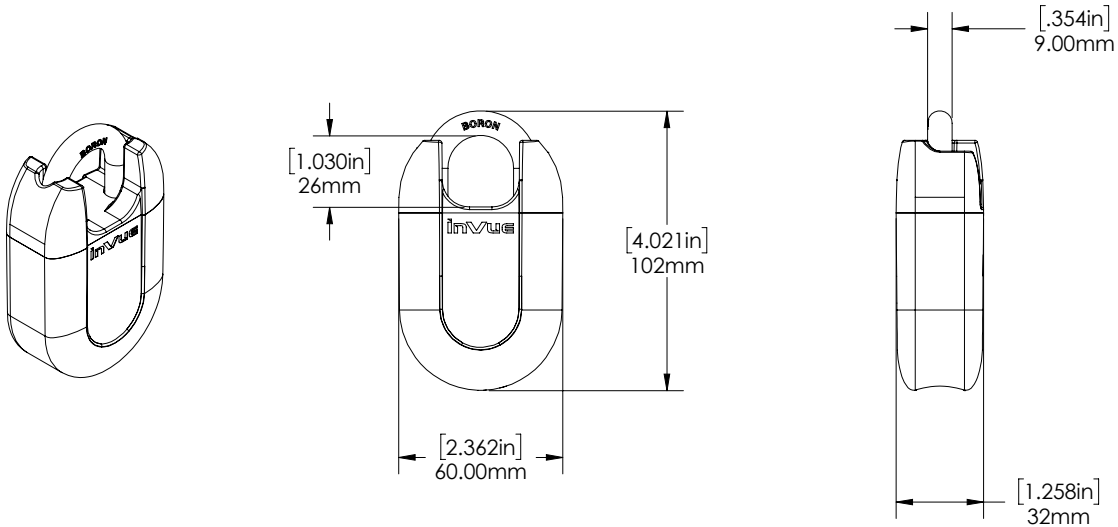

## SPECIFICATIONS

PADLOCK - D:6.5 mm (1/4")- H:100 mm (4") (PL60206-100):

## SPECIFICATIONS

PADLOCK - D:9mm (7/20") - H:50 mm (2") (PL60209-050)

## SPECIFICATIONS

PADLOCK - D:9mm (7/20") - H:100 mm (4") (PL60209-100)

## SPECIFICATIONS

PADLOCK - D:9mm (7/20") - H:25 mm (1") With Anti-Cut Cover (PL60209-025-ACC)