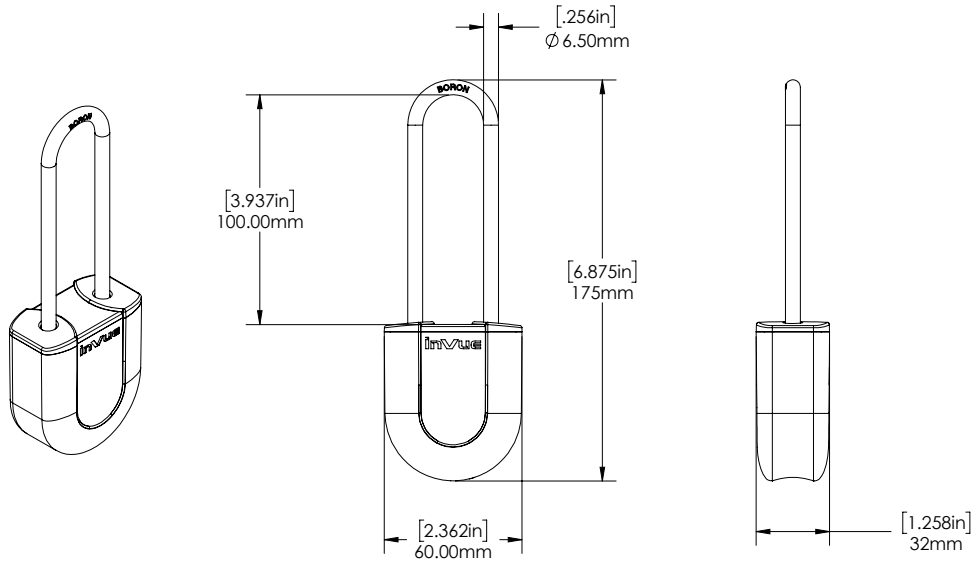

## SPECIFICATIONS

PADLOCK - D:6.5 mm (1/4")-H:25 mm (1") (PL60206-025):

## SPECIFICATIONS

PADLOCK - D:6.5 mm (1/4") - H:50 mm (2") (PL60206-050):

## SPECIFICATIONS

PADLOCK - D:6.5 mm (1/4")- H:100 mm (4") (PL60206-100):

## SPECIFICATIONS

PADLOCK - D:9mm (7/20") - H:25mm (1") (PL60209-025)