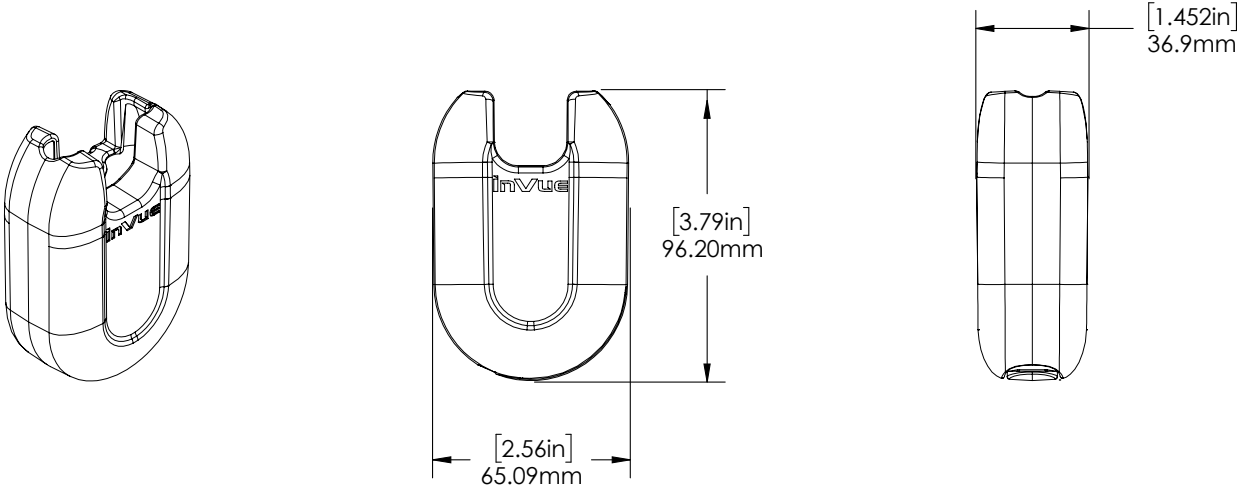

Padlock/ Technical Specifications

SPECIFICATIONS

Weather Sleeve Cover For Padlocks with Anti-Cut Cover (PL60209-ACW)