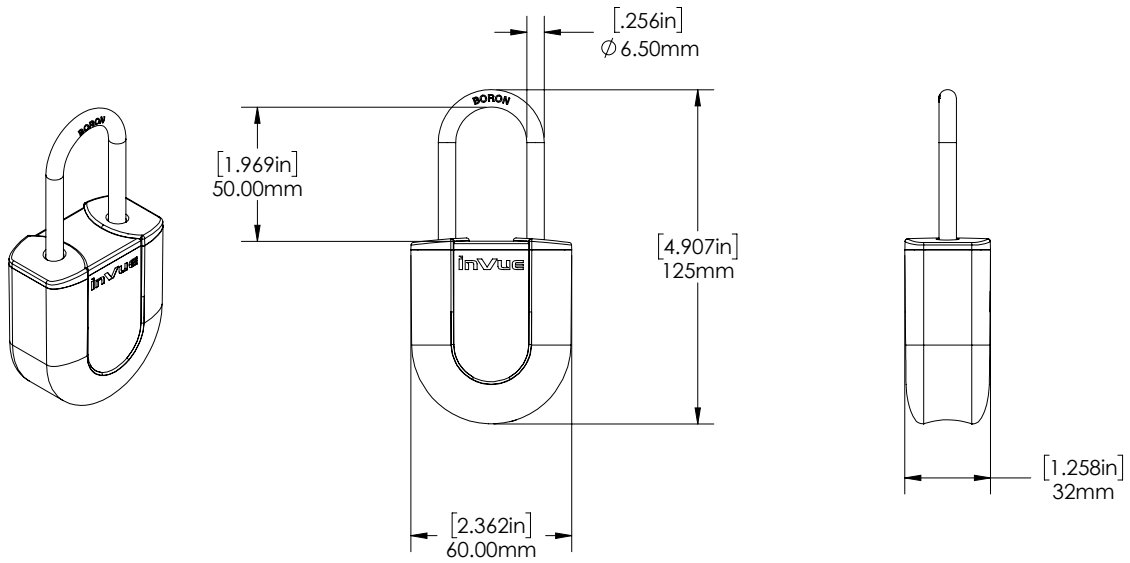

## SPECIFICATIONS

PADLOCK - D:6.5 mm (1/4")-H:25 mm (1") (PL60206-025):

## SPECIFICATIONS

PADLOCK - D:6.5 mm (1/4") - H:50 mm (2") (PL60206-050):

## SPECIFICATIONS

PADLOCK - D:6.5 mm (1/4")- H:100 mm (4") (PL60206-100):

## SPECIFICATIONS

PADLOCK - D:9mm (7/20") - H:25mm (1") (PL60209-025)