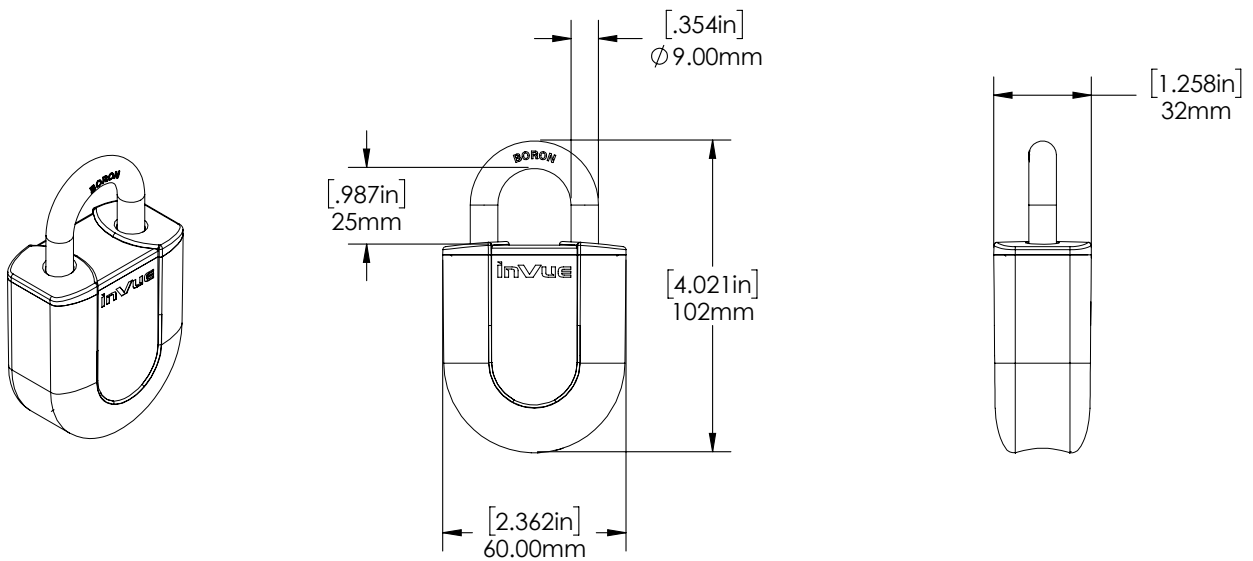

## SPECIFICATIONS

PADLOCK - D:6.5 mm (1/4")-H:25 mm (1") (PL60206-025):

## SPECIFICATIONS

PADLOCK - D:6.5 mm (1/4") - H:50 mm (2") (PL60206-050):

## SPECIFICATIONS

PADLOCK - D:6.5 mm (1/4")- H:100 mm (4") (PL60206-100):

## SPECIFICATIONS

PADLOCK - D:9mm (7/20") - H:25mm (1") (PL60209-025)