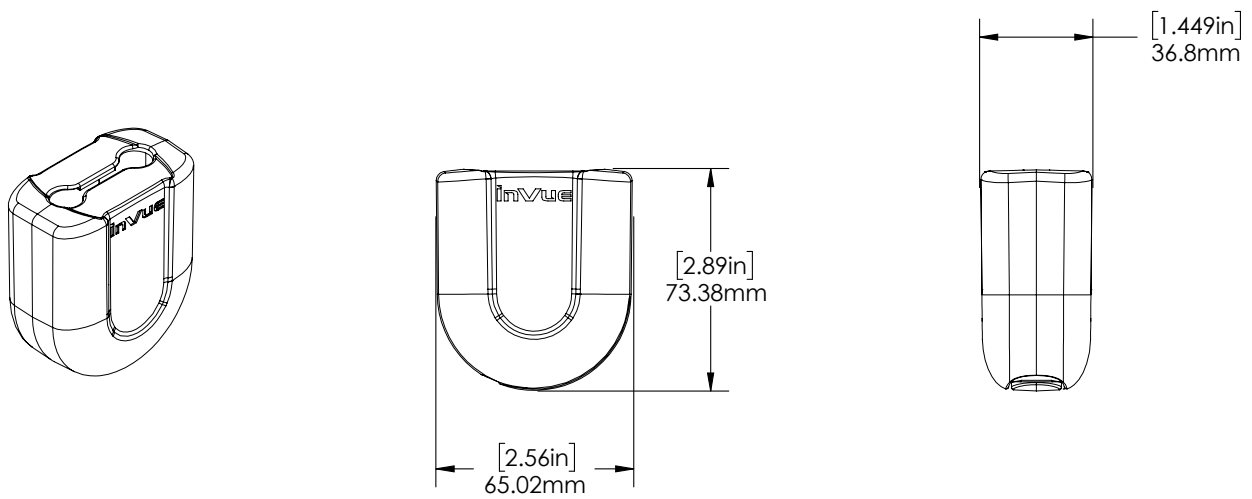

SPECIFICATIONS

Weather Sleeve Cover (PL60200-WSC)