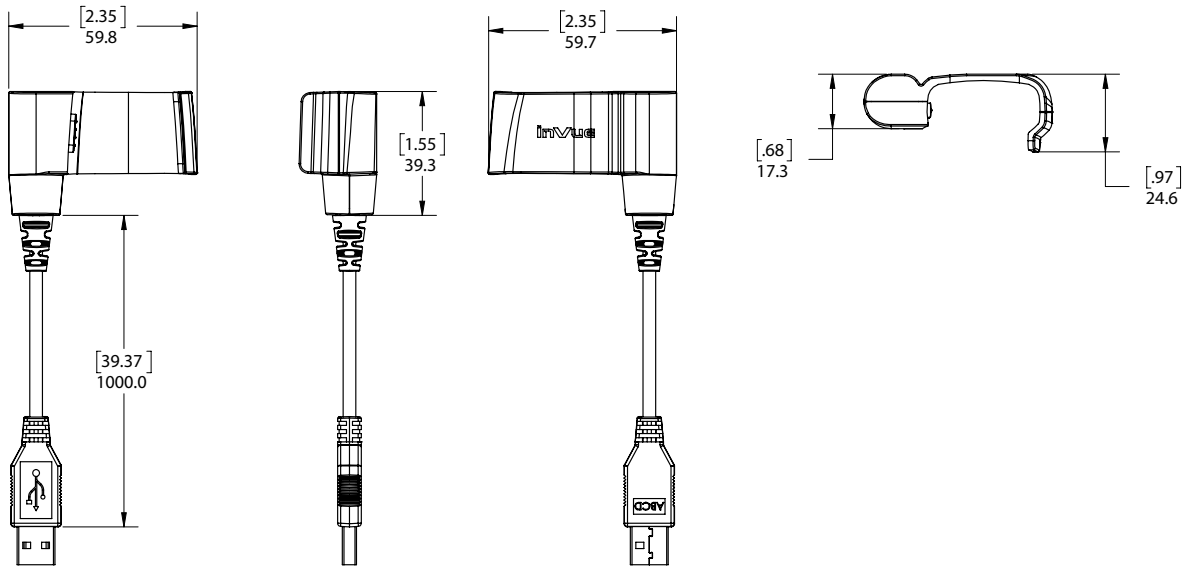

## SPECIFICATIONS

IR4 Key (Batch: OK4000 / OK4000-S) & (Live: OK4400 / OK4401 / OK4406):

IR4 OneKEY Manager (OK4100):

## SPECIFICATIONS

IR4 Communication and Power Cable (OK4101):

IR4 4 Up Charger (OK4104):