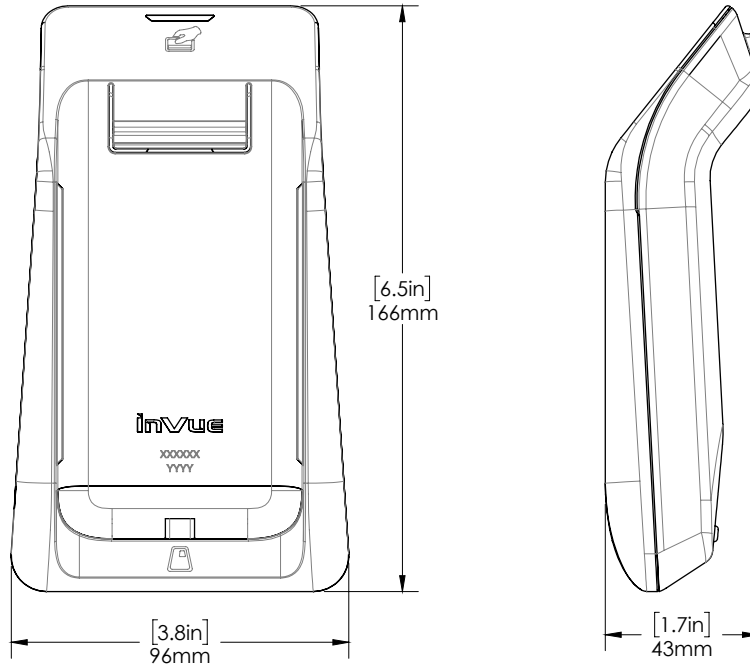

NE360 / Technical Specifications

SPECIFICATIONS

Verifone E355 CHARGE ONLY Cradle (CT3088):