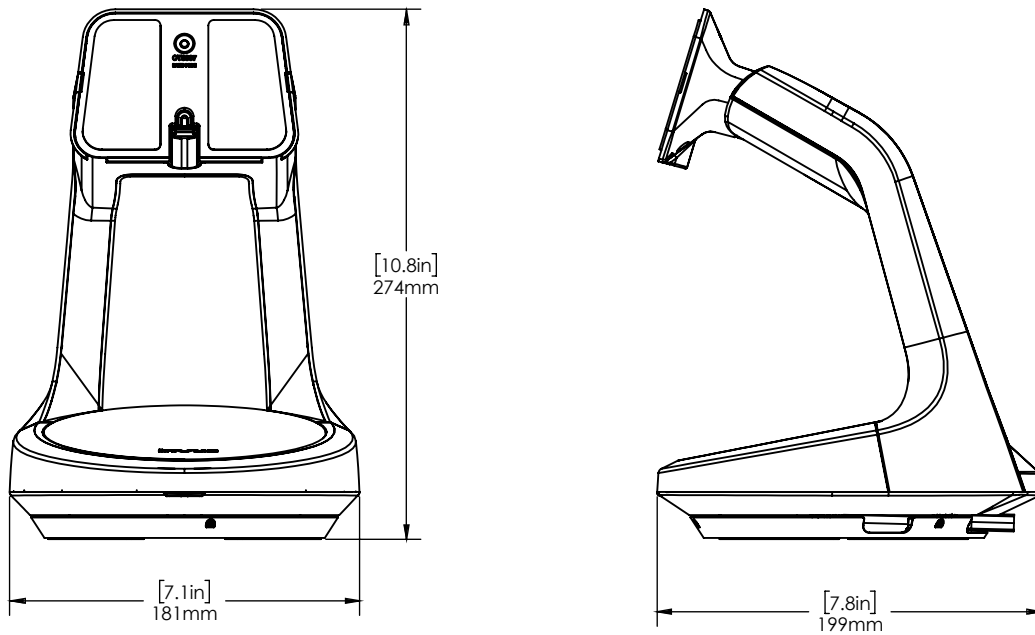

## SPECIFICATIONS

Payment center stand, swivel, tablet adapter (CT3003):

Payment center HUB: 3 USB A, 1 USB C, 1 Ethernet (CT3005):

## SPECIFICATIONS

Payment Device Cradle counter/wall dock (CT3020):