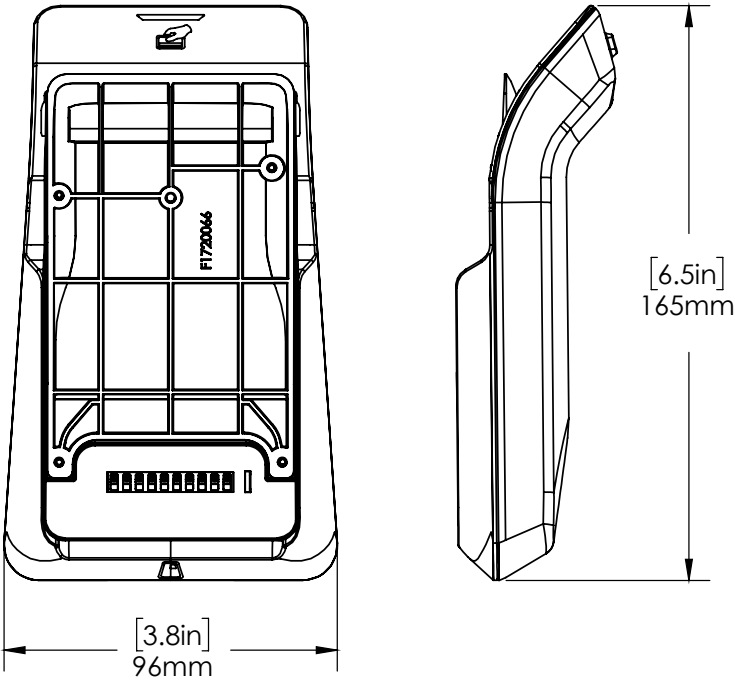

NE360 / Technical Specifications