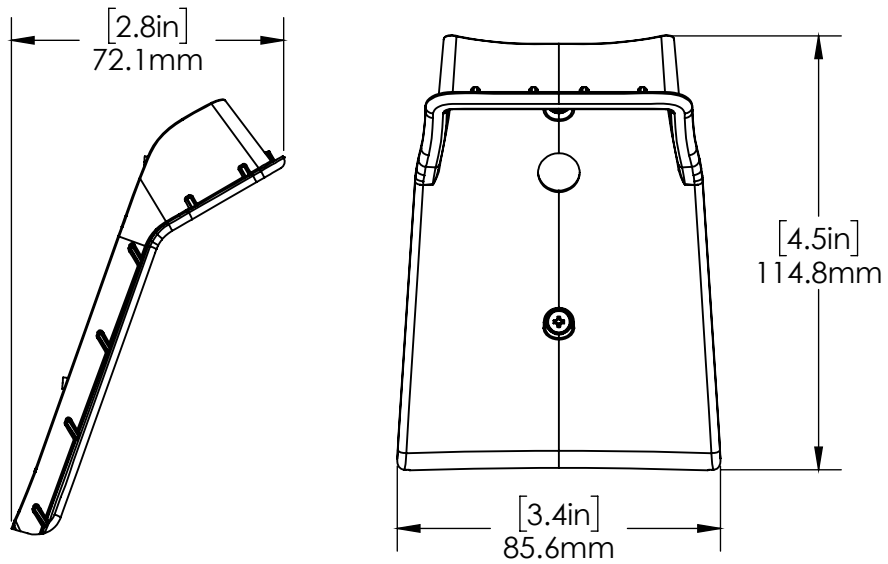

NE360 / Technical Specifications

SPECIFICATIONS

NE360 Payment Center Cradle Lock (CT3073):