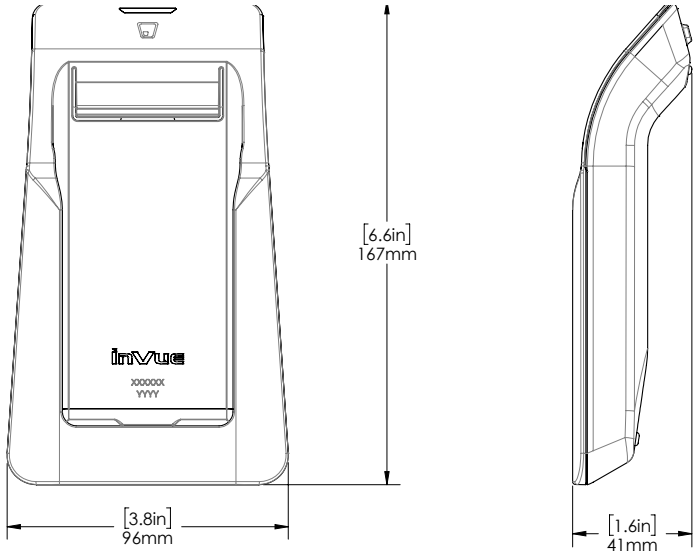

ingenico Link2500i cradle: (CT3071)