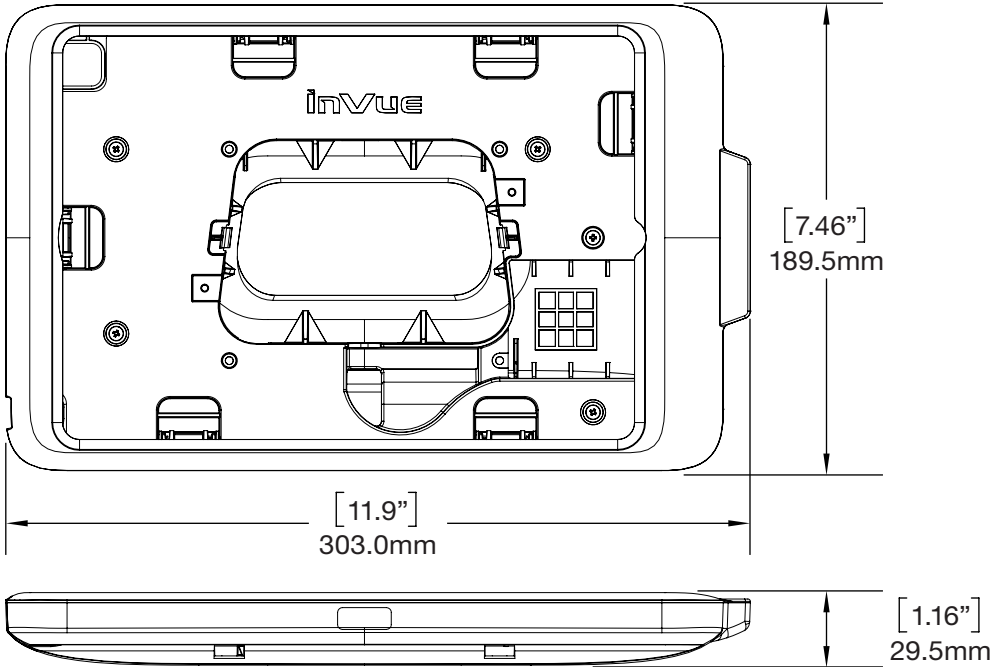

NE360 / Technical Specifications

SPECIFICATIONS

iPad 9.7 (Gen 5 & 6) & iPad 10.2 (Gen 7, 8 & 9) Case (CT3104):