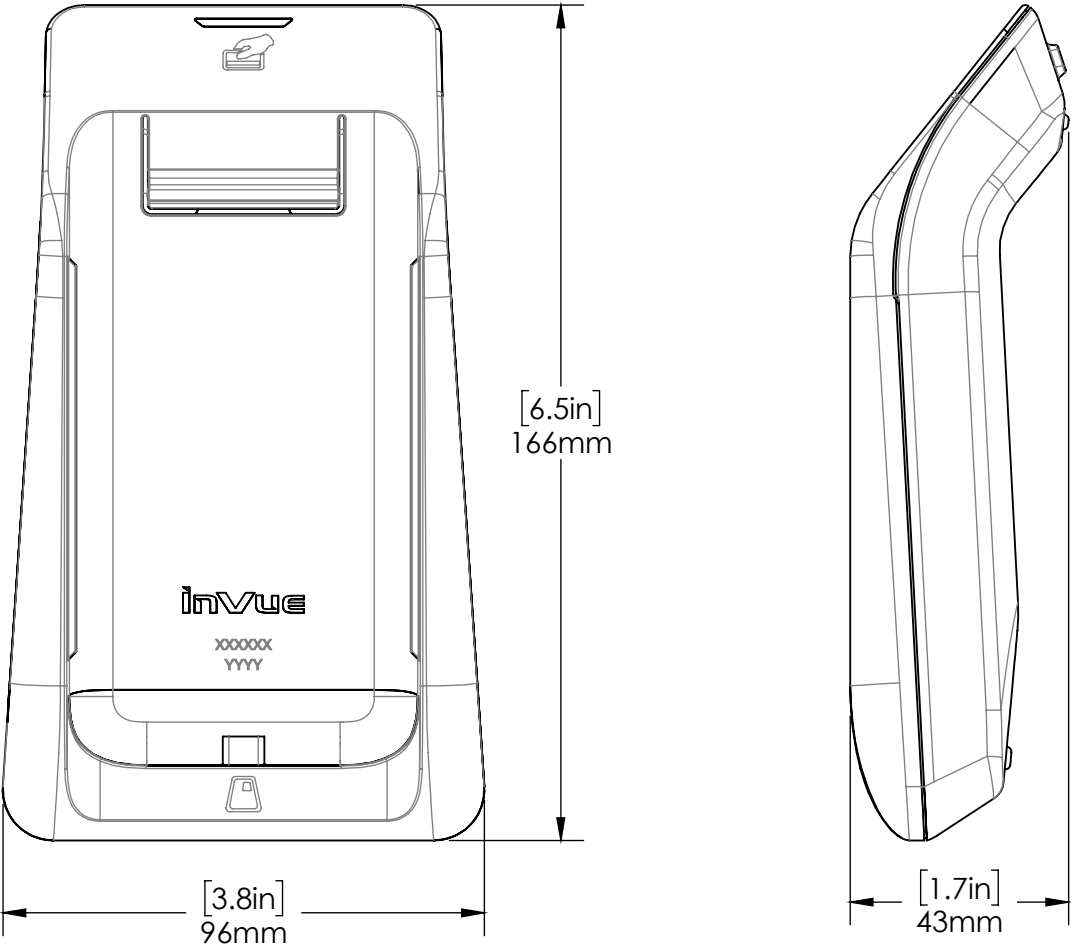

NE360 / Technical Specifications

SPECIFICATIONS

Verifone E285 Cradle (CT3002)