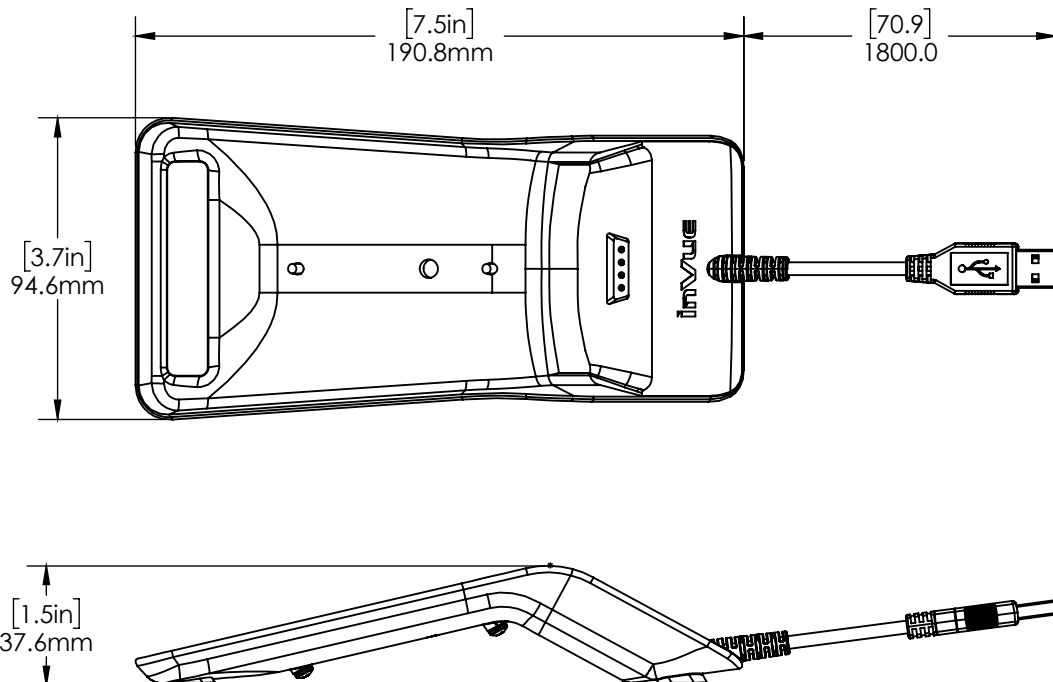

ingenico iSMP4 cradle: (CT3066)

SPECIFICATIONS

Payment Device Cradle counter/wall dock (CT3020):