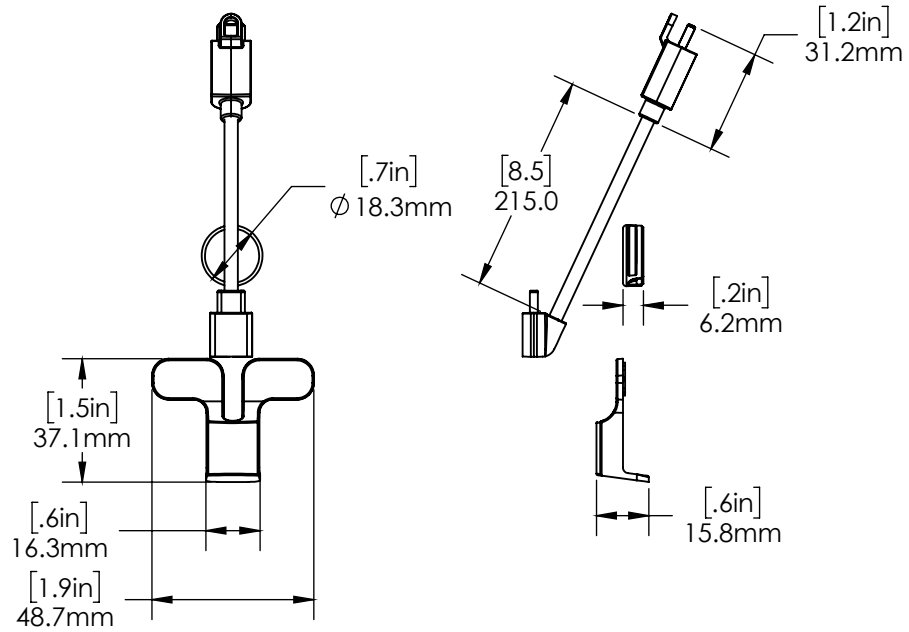

SPECIFICATIONS

Payment center tablet adapter USB-C cable with guide and cap (CT3011):