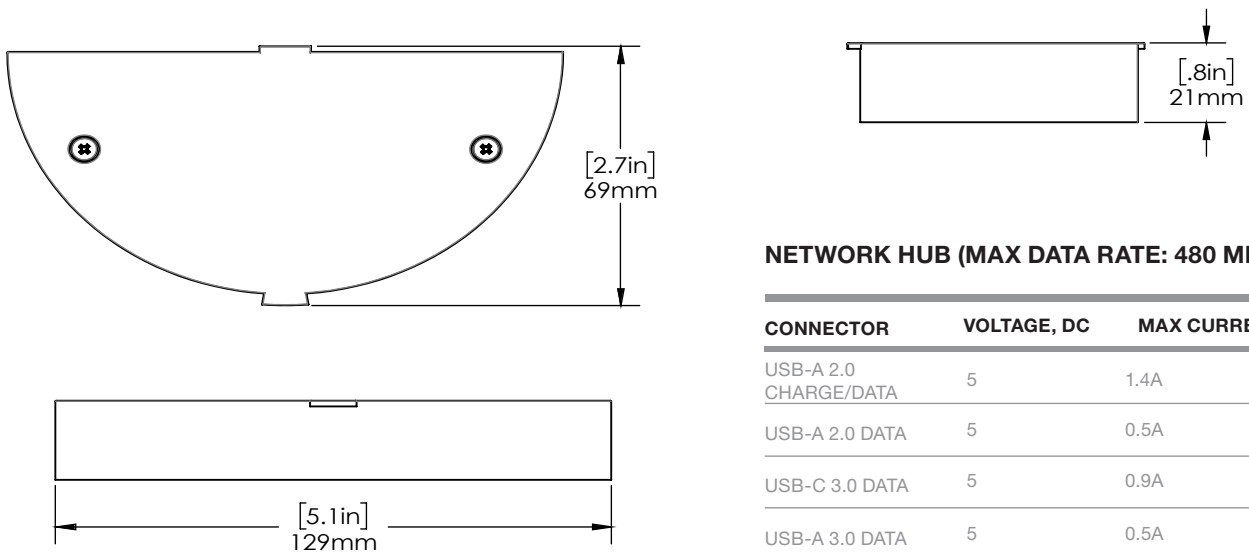

### NETWORK HUB (MAX DATA RATE: 480 MBPS)

CONNECTOR	VOLTAGE, DC	MAX CURRENT
USB-A 2.0 CHARGE/DATA	5	1.4A
USB-A 2.0 DATA	5	0.5A
USB-C 3.0 DATA	5	0.9A
USB-A 3.0 DATA	5	0.5A
GIGABIT ETHERNET PORT, RJ45	Max data rate: 480 Mbps	