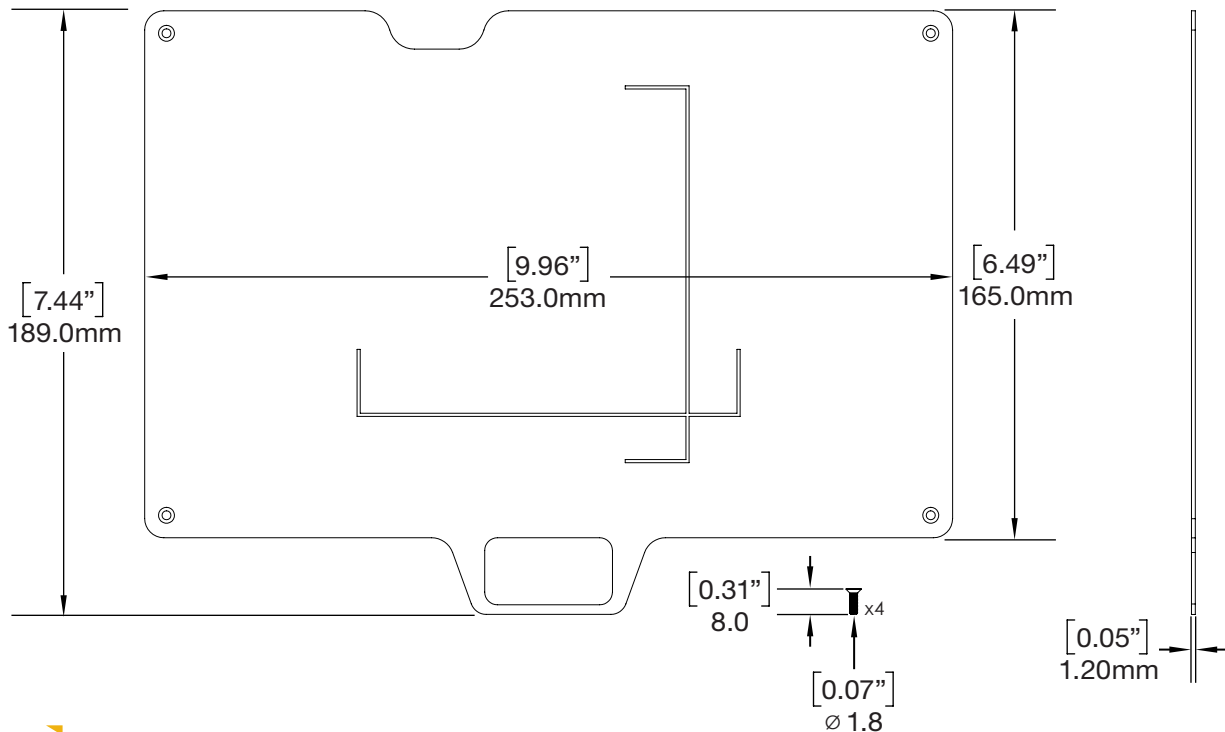

NE360C Zebra ET5X Backplate (CT3082):