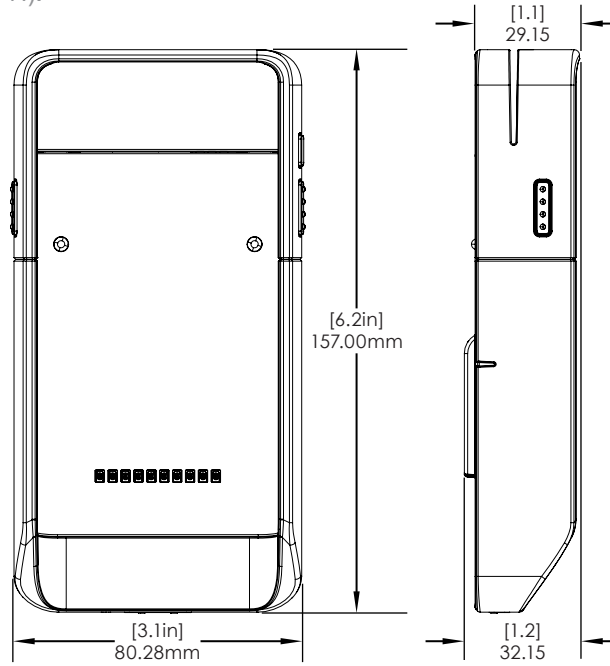

SPECIFICATIONS

ingenico iSMP4 Case (CT3141):