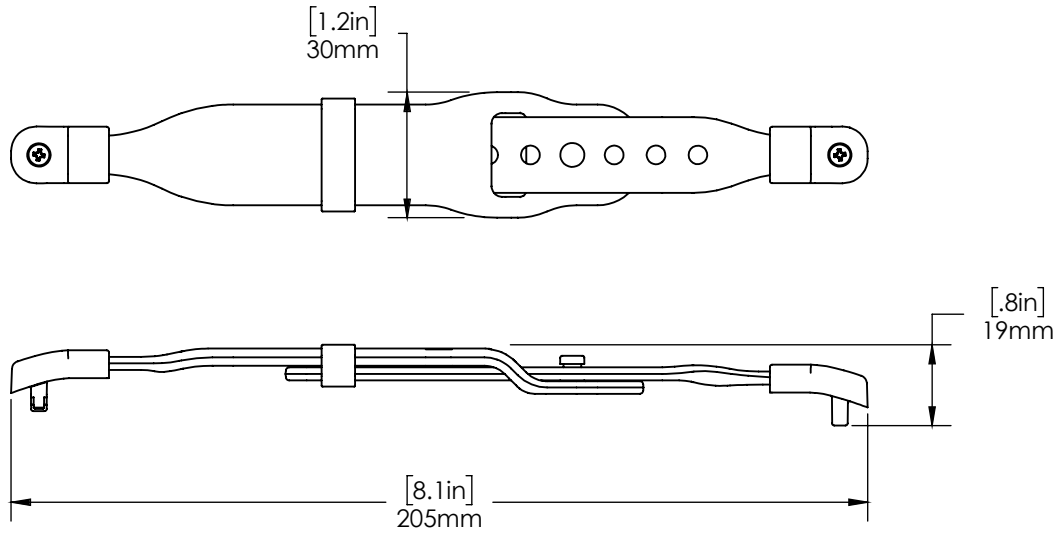

NE360 Handheld, Tablet & Payment Device Cases/ Technical Specifications

SPECIFICATIONS

Replacement mPOS Tablet Case Handstrap - Comes Standard with all NE360T Tablet Cases (CT3074):