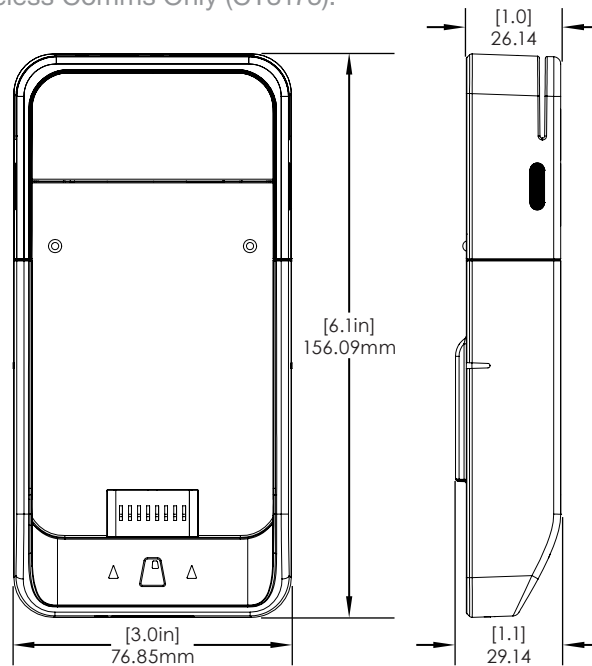

CT3120 Replacement Cap - 2 Pieces (CT3120-CAP):

SPECIFICATIONS

Verifone E355 Case, for Wireless Comms Only (CT3175):