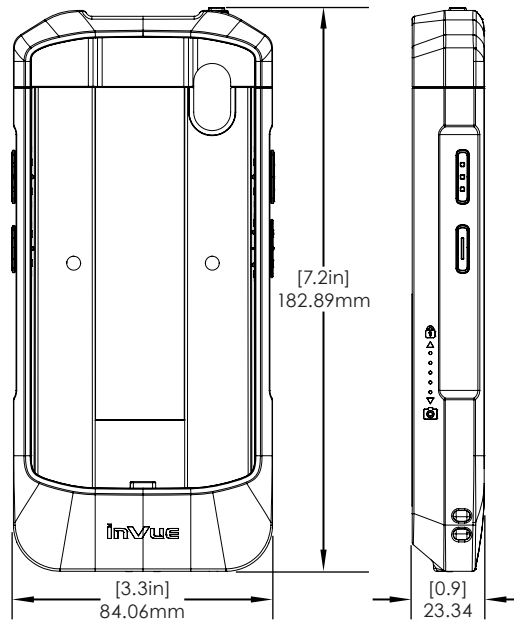

SPECIFICATIONS

Zebra TC21/26 Case (CT3143 & CT3143V2):