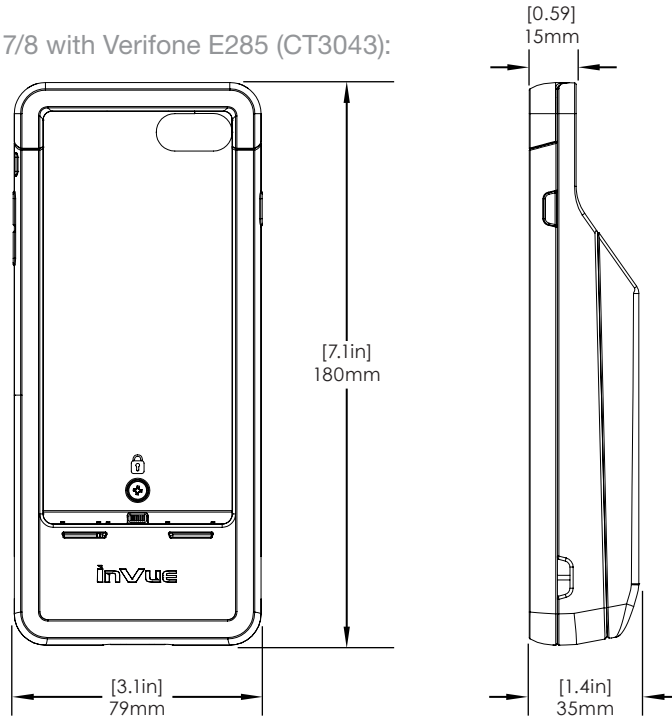

NE360 Handheld, Tablet & Payment Device Cases/ Technical Specifications

SPECIFICATIONS

Handheld Case - iPhone 7/8 with Verifone E285 (CT3043):