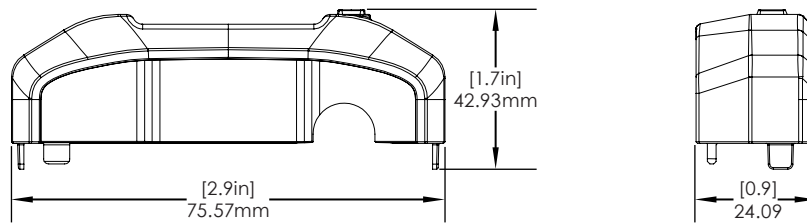

CT3143 Replacement Cap - 2 Pieces (CT3143-CAP):