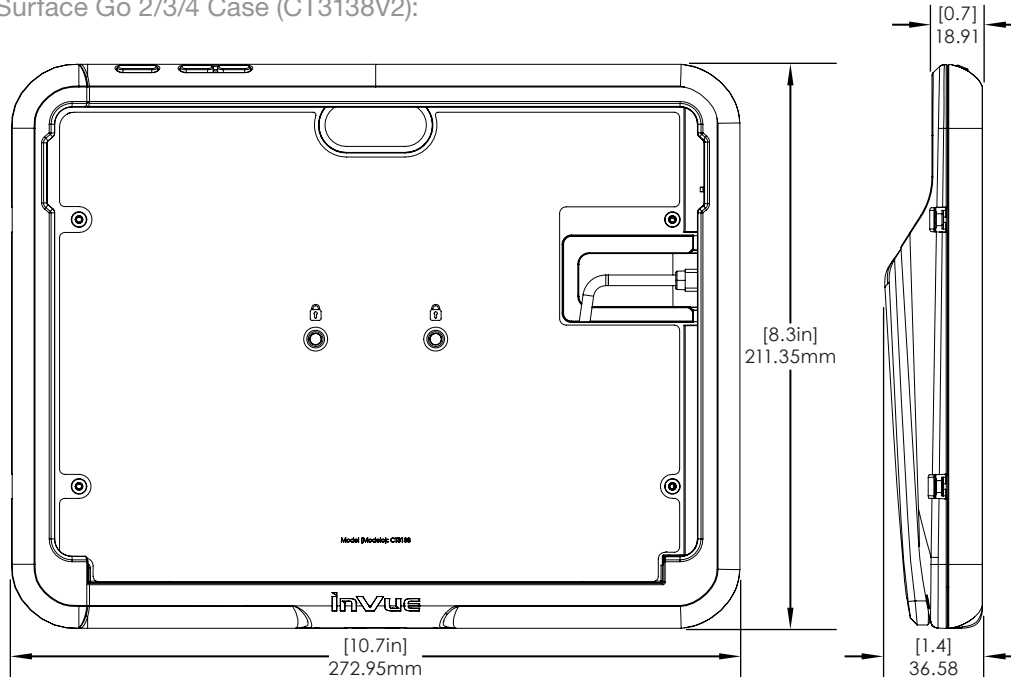

SPECIFICATIONS

Samsung Tab Active 3 Case (CT3125 & CT3125V2):

SPECIFICATIONS

Samsung XCOVER Pro Case (CT3126):

SPECIFICATIONS

Zebra TC5X w/ Zebra Rugged Cover Case (CT3127 & CT3127V2):

SPECIFICATIONS

ingenico Link2500 Standard Case (CT3128):

NE360 Handheld, Tablet & Payment Device Cases/ Technical Specifications

SPECIFICATIONS

Microsoft Surface Go 2/3/4 Case (CT3138V2):

SPECIFICATIONS

iPhone SE (Gen 2) 7/8 Case w/ USB for E355 (CT3139):

SPECIFICATIONS