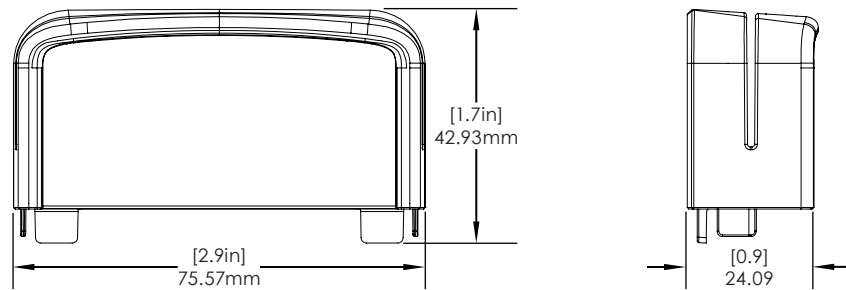

CT3123 Replacement Cap - 2 Pieces (CT3123-CAP):

NE360 Handheld, Tablet & Payment Device Cases/ Technical Specifications

CT3126 Replacement Cap - 2 Pieces (CT3126-CAP):

CT3128 Replacement Cap - 2 Pieces (CT3128-CAP):