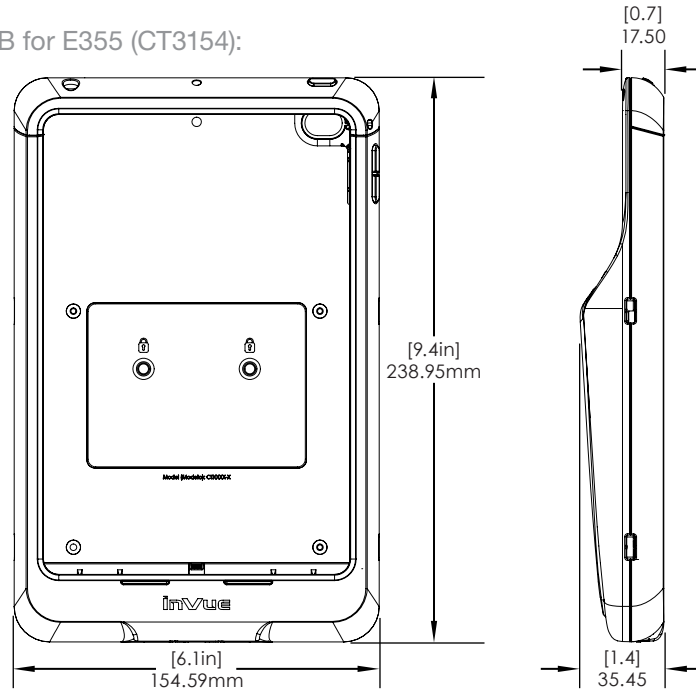

SPECIFICATIONS

iPod Gen 5/6/7 Case - Not for USB E355 (CT3152):

SPECIFICATIONS

iPhone SE (Gen 2) 7/8 Case - Not for USB E355 (CT3153):

SPECIFICATIONS

iPad Mini 5 Case w/ USB for E355 (CT3154):

SPECIFICATIONS