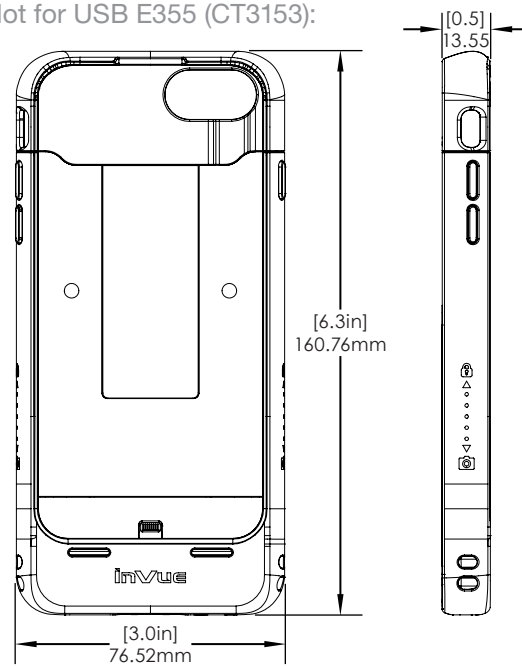

SPECIFICATIONS

iPhone SE (Gen 2) 7/8 Case - Not for USB E355 (CT3153):