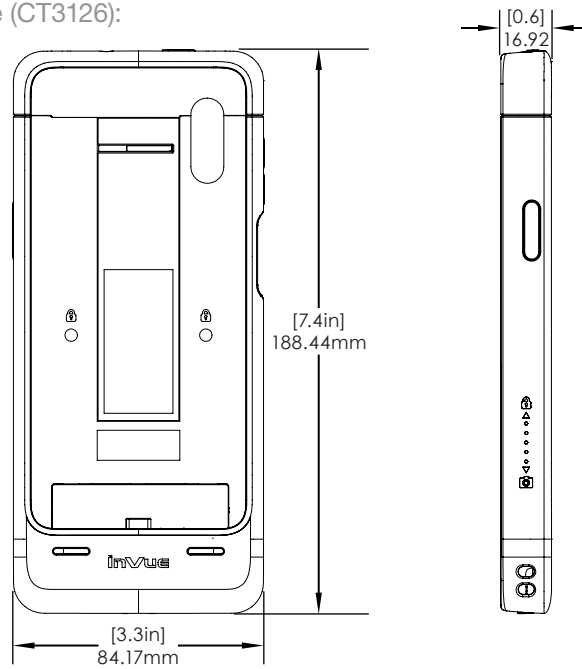

SPECIFICATIONS

Samsung XCOVER Pro Case (CT3126):