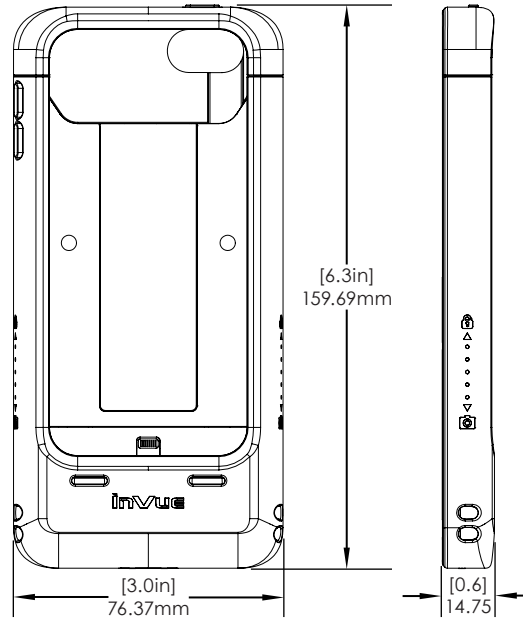

ingenico iSMP4 Case (CT3141):

SPECIFICATIONS

Zebra TC21/26 Case (CT3143 & CT3143V2):

SPECIFICATIONS

iPod Gen 5/6/7 Case w/ USB for E355 (CT3149):

SPECIFICATIONS

Verifone E355 Case, for USB Comms Only (CT3150):