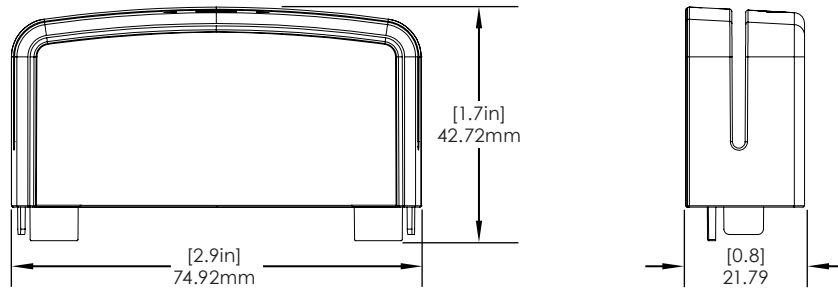

SPECIFICATIONS

Handheld Case - iPhone 7/8 with Verifone E285 (CT3043):

SPECIFICATIONS

Verifone E355 Case, for Wireless Comms Only (CT3175):

CT3120 Replacement Cap - 2 Pieces (CT3120-CAP):

CT3121 Replacement Cap - 2 Pieces (CT3121-CAP):