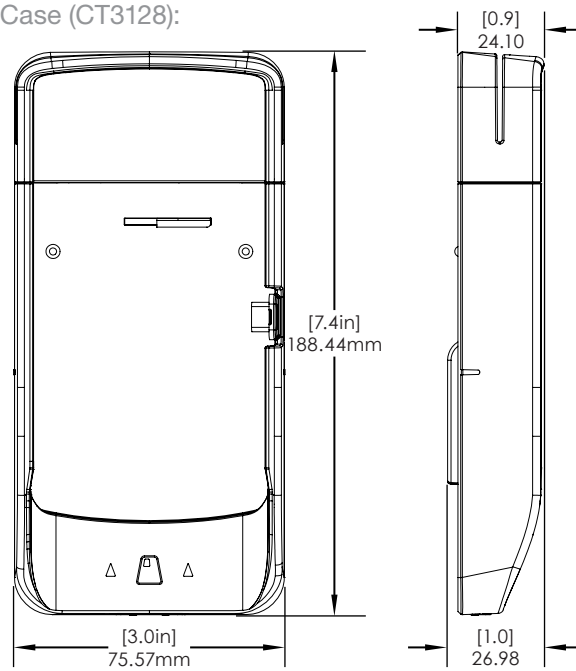

NE360 Handheld, Tablet & Payment Device Cases/ Technical Specifications

SPECIFICATIONS

Microsoft Surface Go 2/3/4 Case (CT3138V2):

SPECIFICATIONS

iPhone SE (Gen 2) 7/8 Case w/ USB for E355 (CT3139):

SPECIFICATIONS