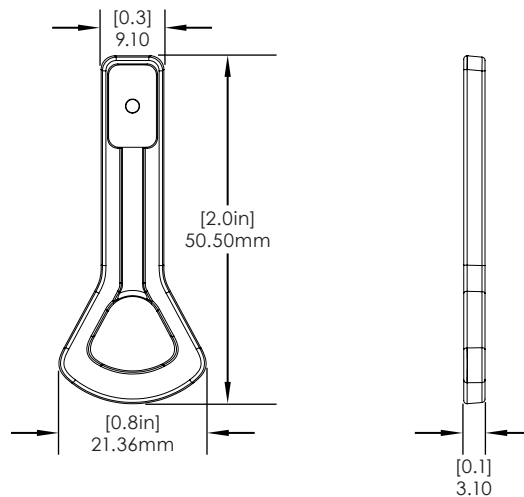

NE360 Handheld, Tablet & Payment Device Cases/ Technical Specifications

CT3150 Replacement Cap - 2 Pieces (CT3150-CAP):

CT3171 Replacement Cap - 2 Pieces (CT3171-CAP):

Replacement Shoulder Strap Clips, 2 Pieces - Comes Standard with all NE360T Tablet Cases (CT3151):