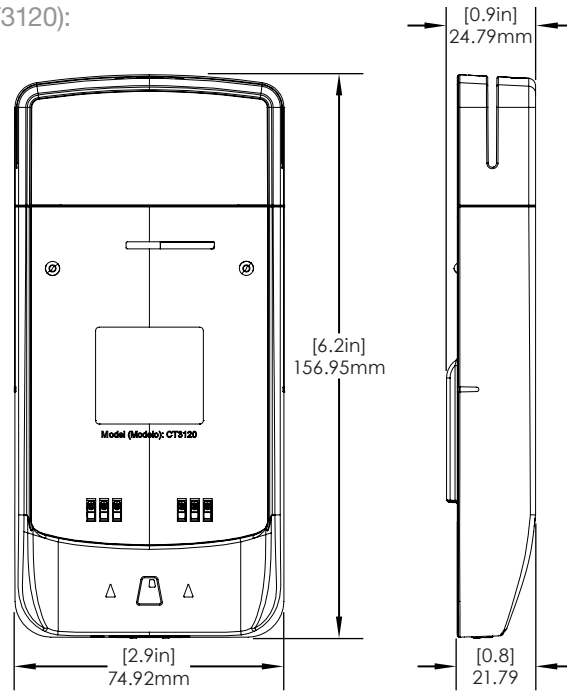

SPECIFICATIONS

ingenico Link 2500i Case (CT3120):

SPECIFICATIONS

Verifone E285 Case (CT3121):

SPECIFICATIONS

Verifone E280S Case (CT3123):

SPECIFICATIONS

iPad Mini 5 Case - Not for USB E355 (CT3124):

NE360 Handheld, Tablet & Payment Device Cases/ Technical Specifications

SPECIFICATIONS

Microsoft Surface Go 2/3/4 Case (CT3138V2):

SPECIFICATIONS

iPhone SE (Gen 2) 7/8 Case w/ USB for E355 (CT3139):

SPECIFICATIONS