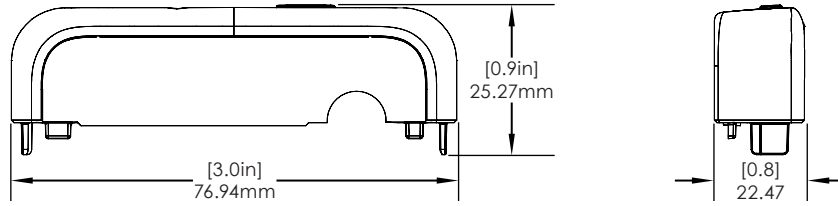

NE360 Handheld, Tablet & Payment Device Cases/ Technical Specifications

CT3126 Replacement Cap - 2 Pieces (CT3126-CAP):