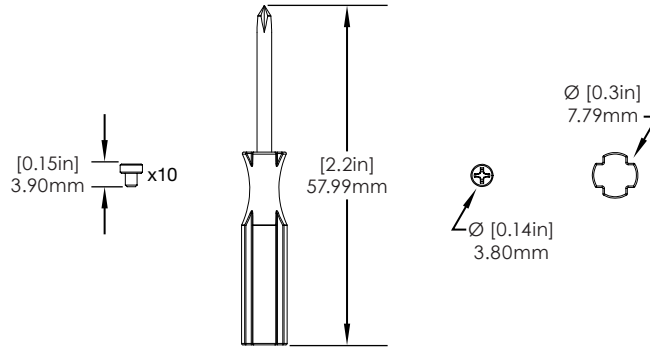

Replacement mPOS Payment Device Case Screws & Driver (CT3157):