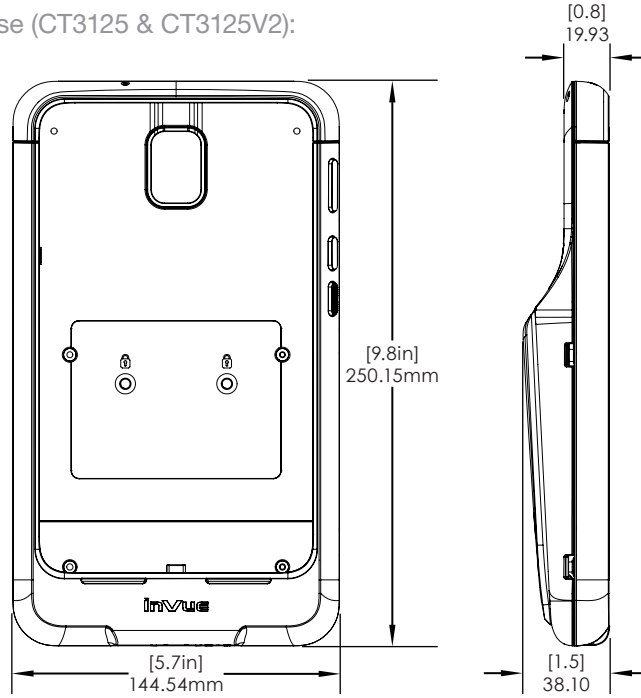

SPECIFICATIONS

Samsung Tab Active 3 Case (CT3125 & CT3125V2):