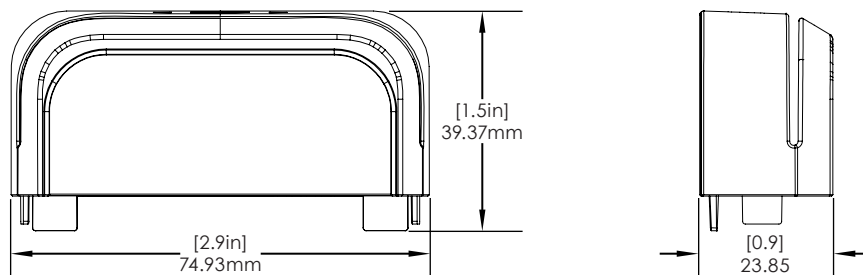

SPECIFICATIONS

Handheld Case - iPhone 7/8 with Verifone E285 (CT3043):

SPECIFICATIONS

Verifone E355 Case, for Wireless Comms Only (CT3175):

CT3120 Replacement Cap - 2 Pieces (CT3120-CAP):

CT3121 Replacement Cap - 2 Pieces (CT3121-CAP):