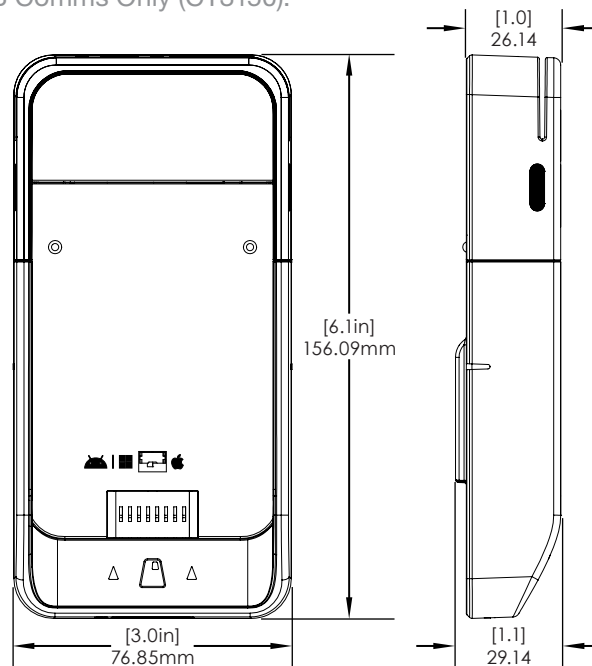

ingenico iSMP4 Case (CT3141):

SPECIFICATIONS

Zebra TC21/26 Case (CT3143 & CT3143V2):

SPECIFICATIONS

iPod Gen 5/6/7 Case w/ USB for E355 (CT3149):

SPECIFICATIONS

Verifone E355 Case, for USB Comms Only (CT3150):