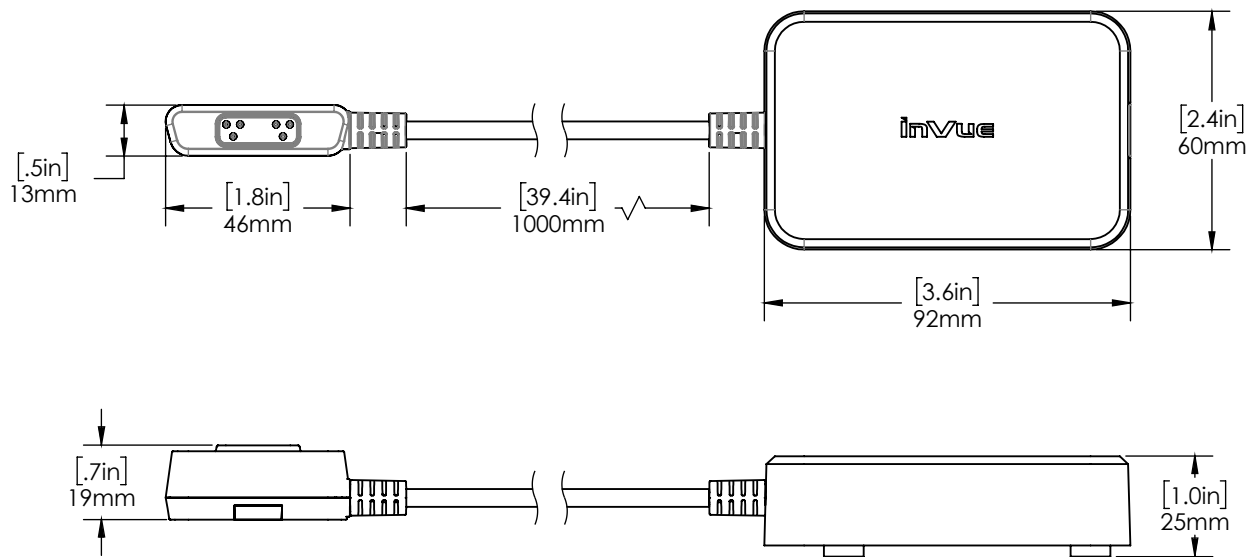

mPOS Case 5up Gang Charger (CT3052):

SPECIFICATIONS

mPOS Case Single Charger (CT3051):