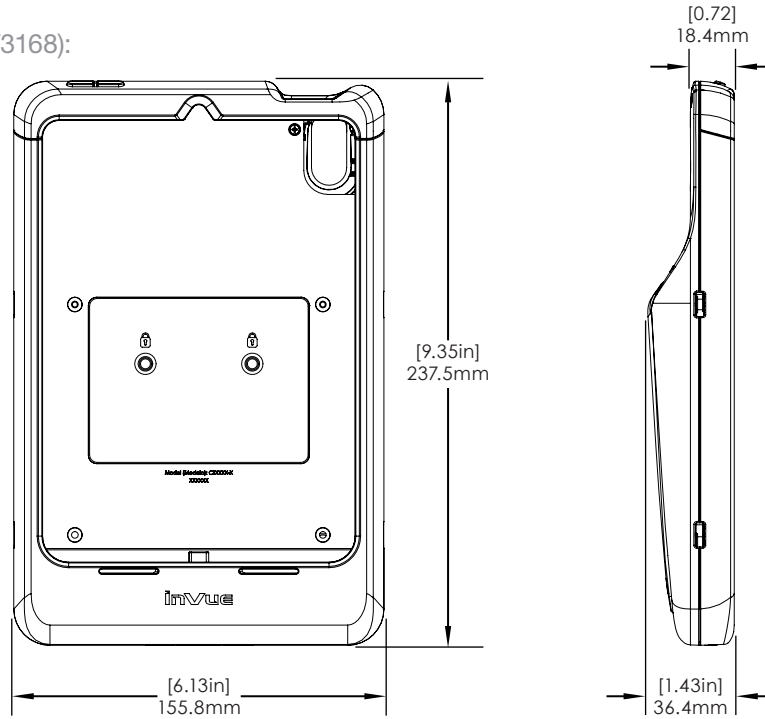

SPECIFICATIONS

iPad Mini 6 Case (CT3168):