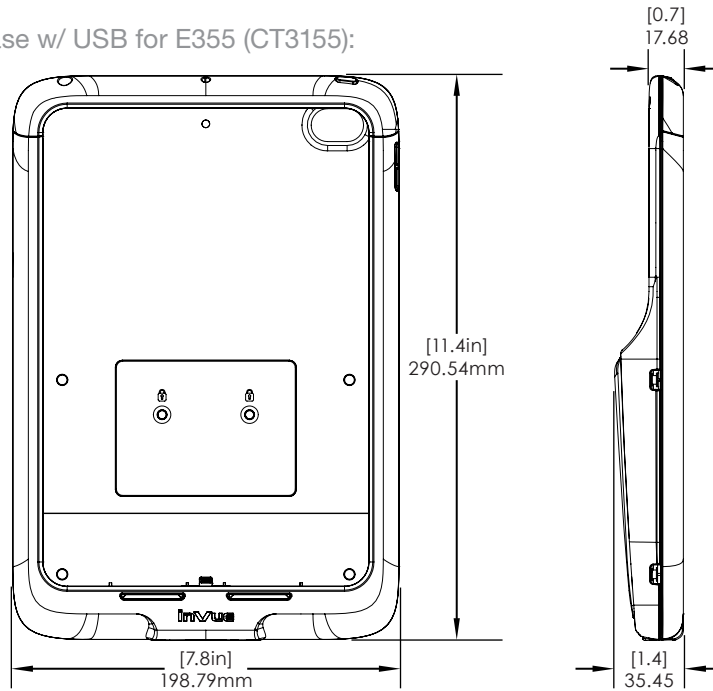

SPECIFICATIONS

iPad 10.2 Gen 7/8/9 Case w/ USB for E355 (CT3155):