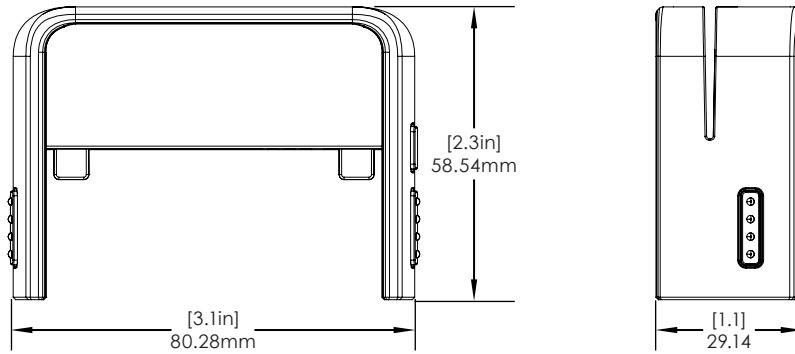

CT3141 Replacement Cap - 2 Pieces (CT3141-CAP):