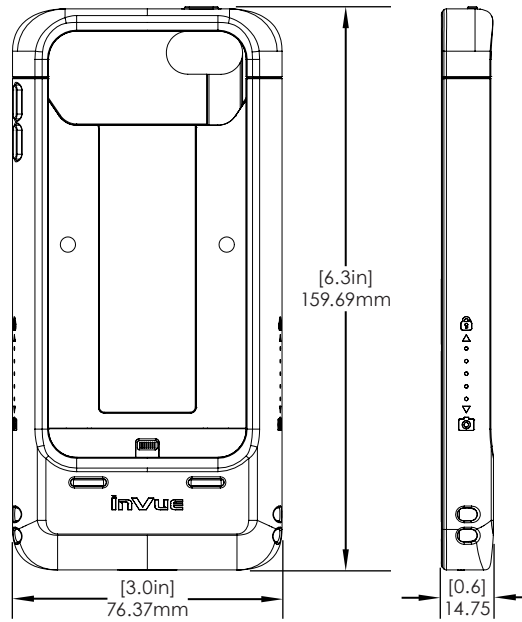

SPECIFICATIONS

iPod Gen 5/6/7 Case - Not for USB E355 (CT3152):