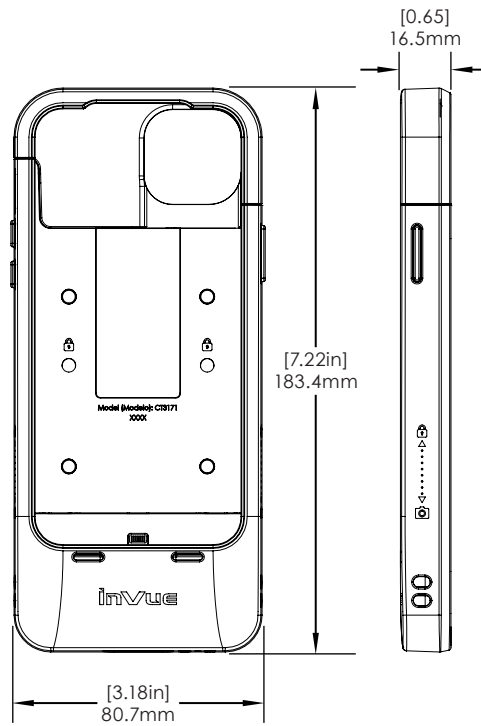

iPad 10.2 Gen 7/8/9 Case w/ USB for E355 (CT3155):

SPECIFICATIONS

iPad Mini 6 Case (CT3168):

SPECIFICATIONS

iPhone 12/13/14 Case (CT3171):

NE360 Handheld, Tablet & Payment Device Cases/ Technical Specifications