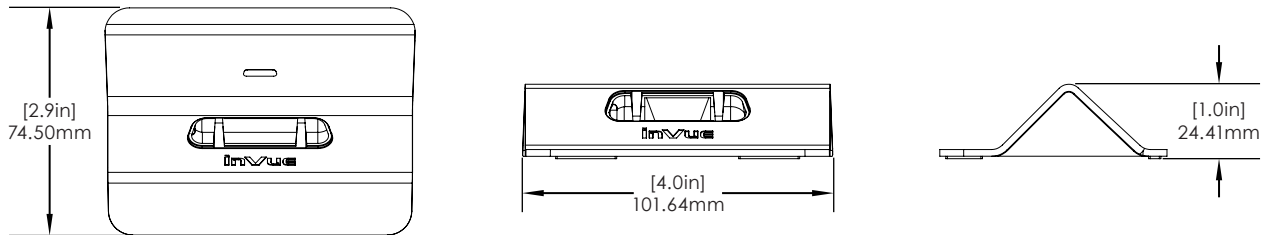

SPECIFICATIONS

mPOS Case Counter Mount for Single Position Charger (CT3053):