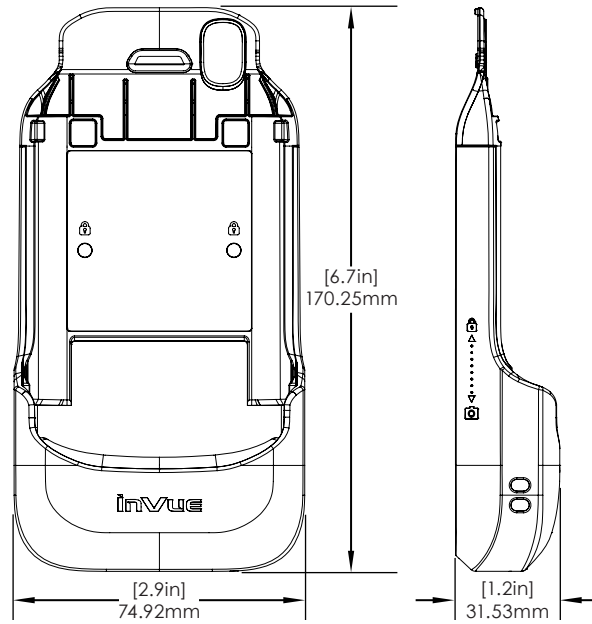

SPECIFICATIONS

Samsung Tab Active 3 Case (CT3125 & CT3125V2):

SPECIFICATIONS

Samsung XCOVER Pro Case (CT3126):

SPECIFICATIONS

Zebra TC5X w/ Zebra Rugged Cover Case (CT3127 & CT3127V2):

SPECIFICATIONS

ingenico Link2500 Standard Case (CT3128):