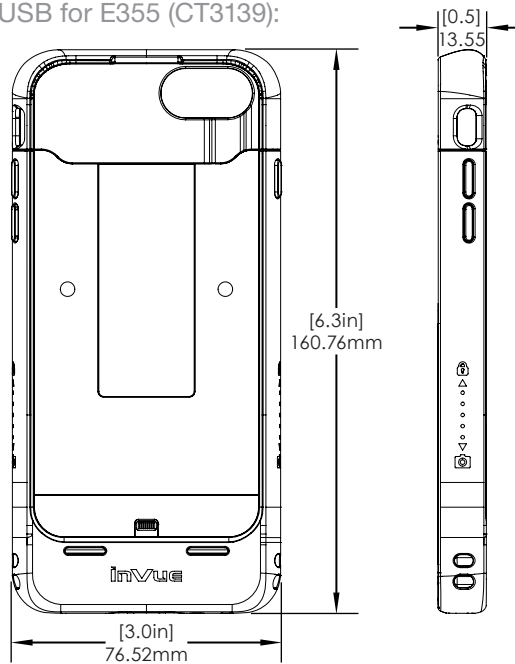

NE360 Handheld, Tablet & Payment Device Cases/ Technical Specifications

SPECIFICATIONS

Microsoft Surface Go 2/3/4 Case (CT3138V2):

SPECIFICATIONS

iPhone SE (Gen 2) 7/8 Case w/ USB for E355 (CT3139):

SPECIFICATIONS