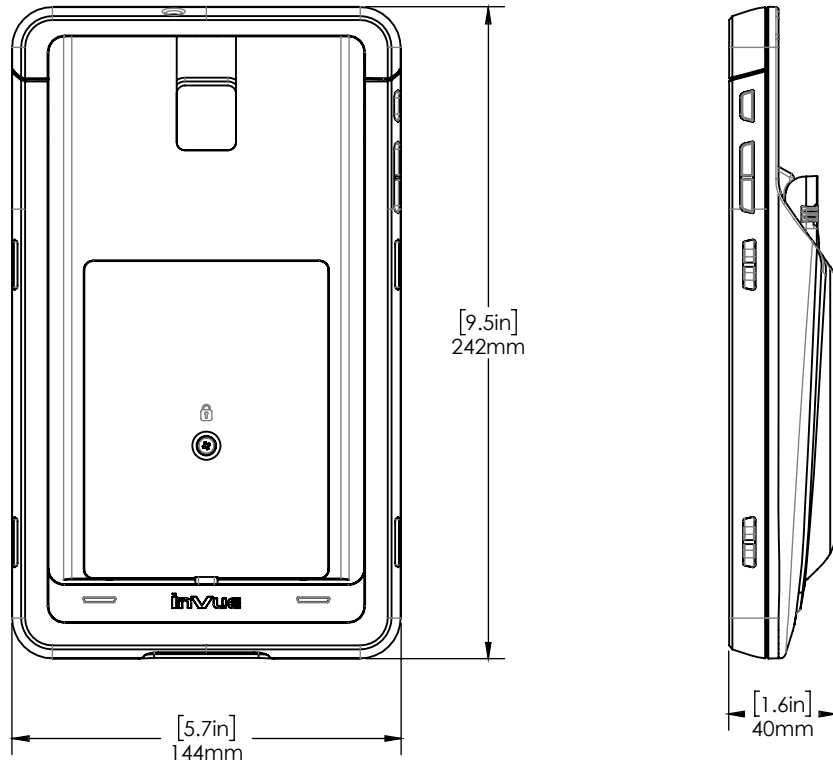

NE360 / Technical Specifications

SPECIFICATIONS

Verifone E285 cradle (CT3002)

NE360 / Technical Specifications

SPECIFICATIONS

Payment center stand, swivel, tablet adapter (CT3003):

Payment center HUB: 3 USBA, 1 USB C, 1 Ethernet (CT3005):

NE360 / Technical Specifications

SPECIFICATIONS

Payment center tablet adapter USB-C cable with guide and cap (CT3011):

NE360 / Technical Specifications

SPECIFICATIONS

Payment Device Cradle counter/wall dock (CT3020):

NE360 / Technical Specifications

SPECIFICATIONS

Tablet case, Samsung Tab A 8 T38x with Verifone E285 (CT3025):

Handheld case, iPhone 7/8 with Verifone E285 (CT3043):

NE360 / Technical Specifications

SPECIFICATIONS