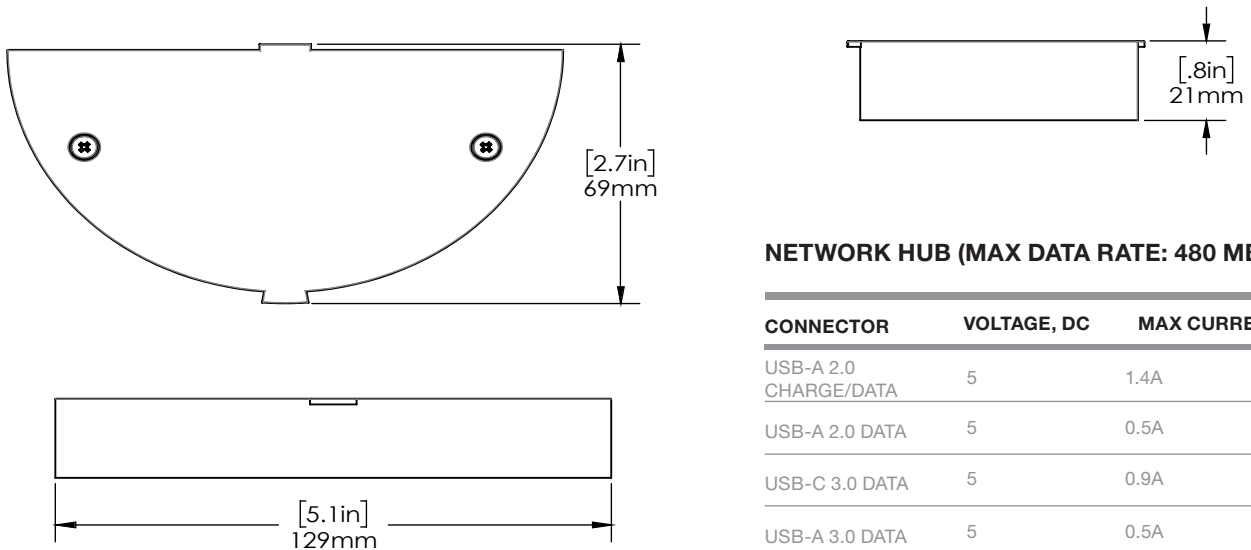

NE360 / Technical Specifications

SPECIFICATIONS

Verifone E285 cradle (CT3002)

NE360 / Technical Specifications

SPECIFICATIONS

Payment center stand, swivel, tablet adapter (CT3003):

Payment center HUB: 3 USBA, 1 USB C, 1 Ethernet (CT3005):

NETWORK HUB (MAX DATA RATE: 480 MBPS)

CONNECTOR	VOLTAGE, DC	MAX CURRENT
USB-A 2.0 CHARGE/DATA	5	1.4A
USB-A 2.0 DATA	5	0.5A
USB-C 3.0 DATA	5	0.9A
USB-A 3.0 DATA	5	0.5A
GIGABIT ETHERNET PORT, RJ45	Max data rate: 480 Mbps	