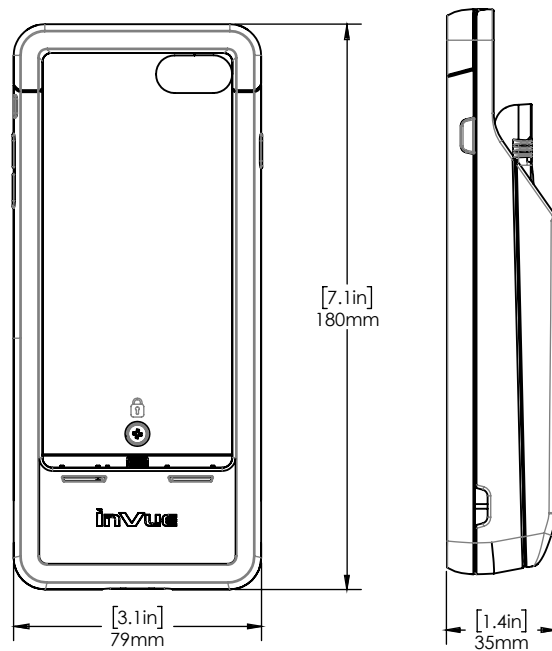

NE360 / Technical Specifications

SPECIFICATIONS

Payment center tablet adapter USB-C cable with guide and cap (CT3011):

NE360 / Technical Specifications

SPECIFICATIONS

Payment Device Cradle counter/wall dock (CT3020):

NE360 / Technical Specifications

SPECIFICATIONS

Tablet case, Samsung Tab A 8 T38x with Verifone E285 (CT3025):

Handheld case, iPhone 7/8 with Verifone E285 (CT3043):

NE360 / Technical Specifications

SPECIFICATIONS