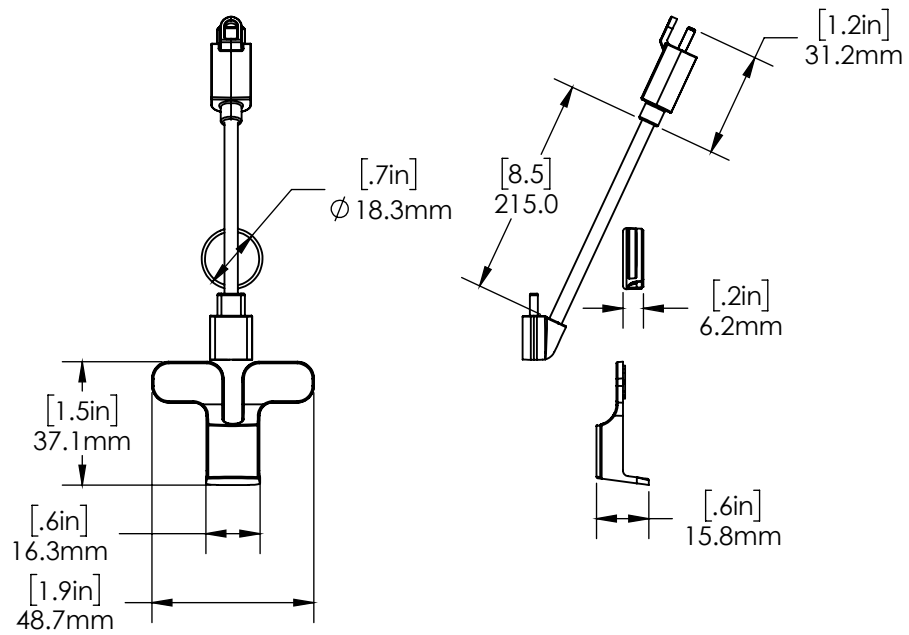

NE360 / Technical Specifications

SPECIFICATIONS

Verifone E285 cradle (CT3002)

NE360 / Technical Specifications

SPECIFICATIONS

Payment center stand, swivel, tablet adapter (CT3003):

Payment center HUB: 3 USBA, 1 USB C, 1 Ethernet (CT3005):

NETWORK HUB (MAX DATA RATE: 480 MBPS)

CONNECTOR	VOLTAGE, DC	MAX CURRENT
USB-A 2.0 CHARGE/DATA	5	1.4A
USB-A 2.0 DATA	5	0.5A
USB-C 3.0 DATA	5	0.9A
USB-A 3.0 DATA	5	0.5A
GIGABIT ETHERNET PORT, RJ45	Max data rate: 480 Mbps	

NE360 / Technical Specifications

SPECIFICATIONS

Payment center tablet adapter USB-C cable with guide and cap (CT3011):

NE360 / Technical Specifications

SPECIFICATIONS

Payment Device Cradle counter/wall dock (CT3020):

NE360 / Technical Specifications

SPECIFICATIONS

Tablet case, Samsung Tab A 8 T38x with Verifone E285 (CT3025):

Handheld case, iPhone 7/8 with Verifone E285 (CT3043):

NE360 / Technical Specifications

SPECIFICATIONS