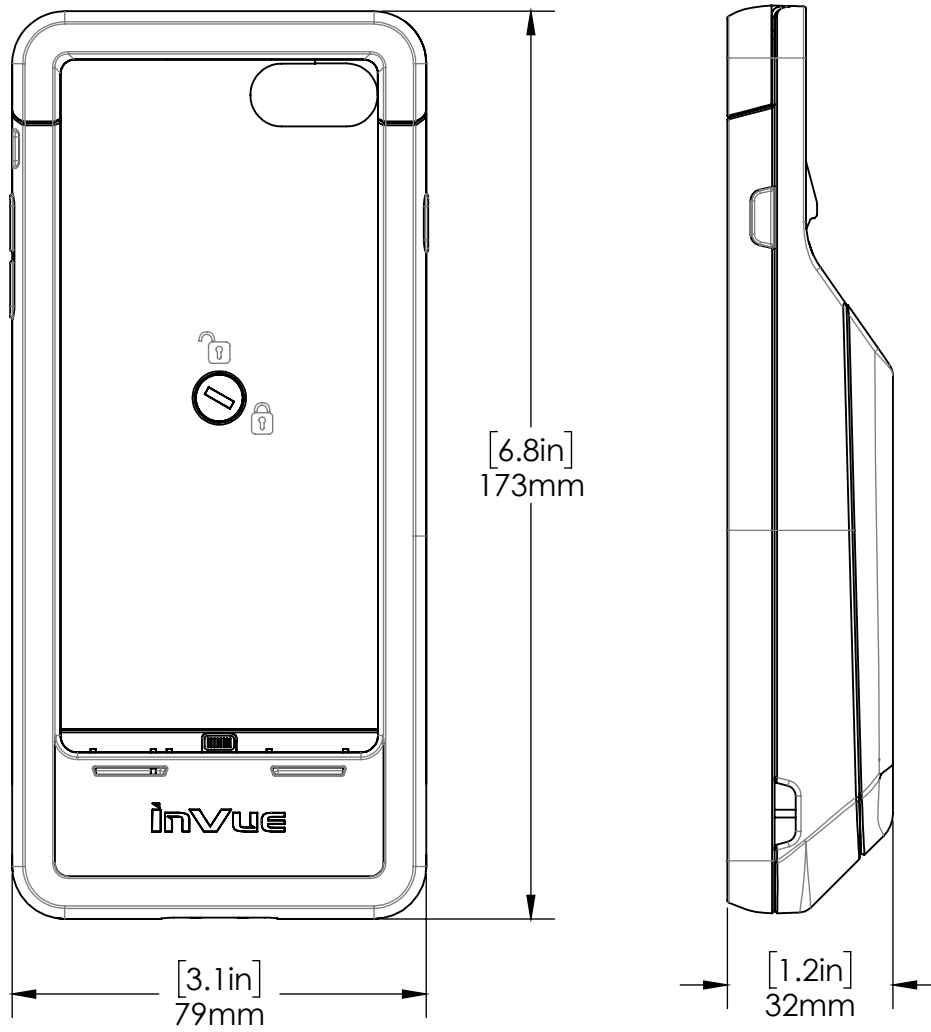

NE360 / Technical Specifications

SPECIFICATIONS

Handheld case, iPhone 7/8 with ingenico Moby 8500 (CT3044):