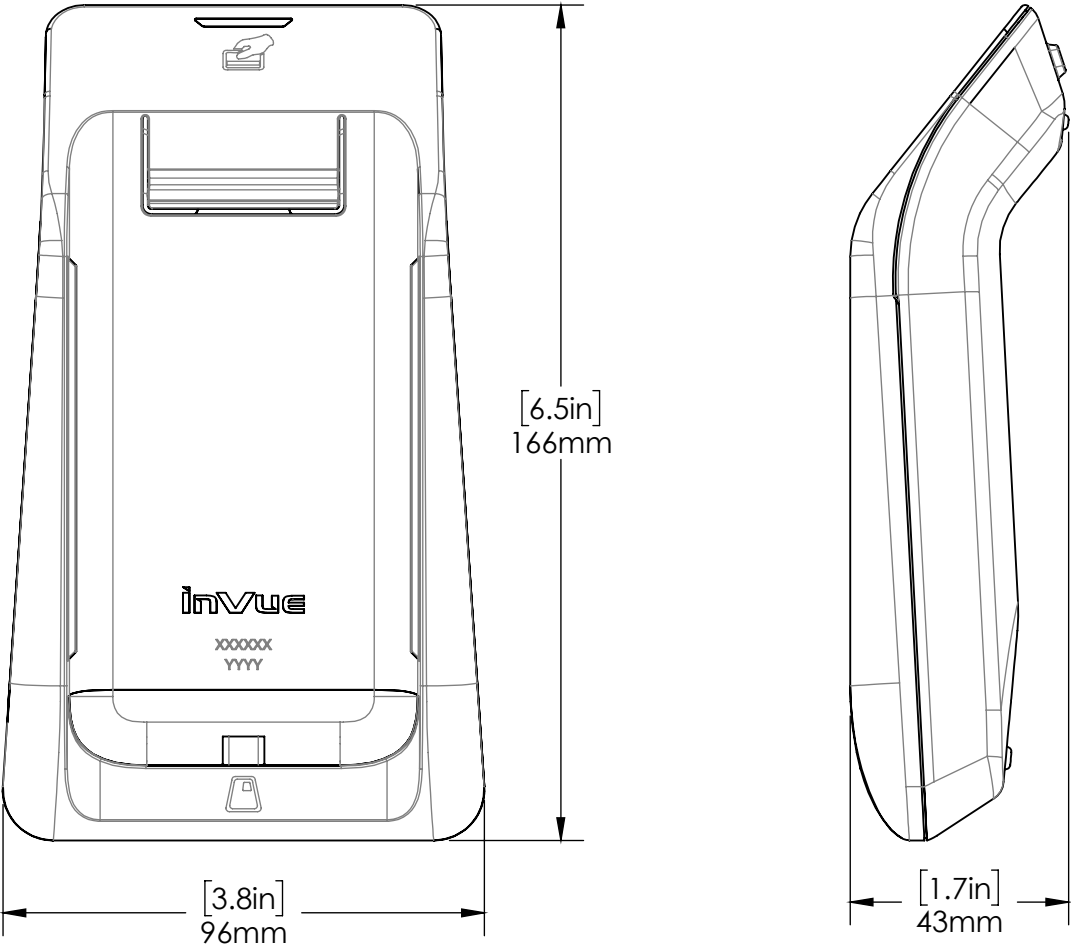

NE360 / Technical Specifications

SPECIFICATIONS

Verifone E285 cradle (CT3002)

NE360 / Technical Specifications

SPECIFICATIONS

Payment center stand, swivel, tablet adapter (CT3003):

Payment center HUB: 3 USBA, 1 USB C, 1 Ethernet (CT3005):

NE360 / Technical Specifications

SPECIFICATIONS

Payment center tablet adapter USB-C cable with guide and cap (CT3011):

NE360 / Technical Specifications

SPECIFICATIONS

Payment Device Cradle counter/wall dock (CT3020):