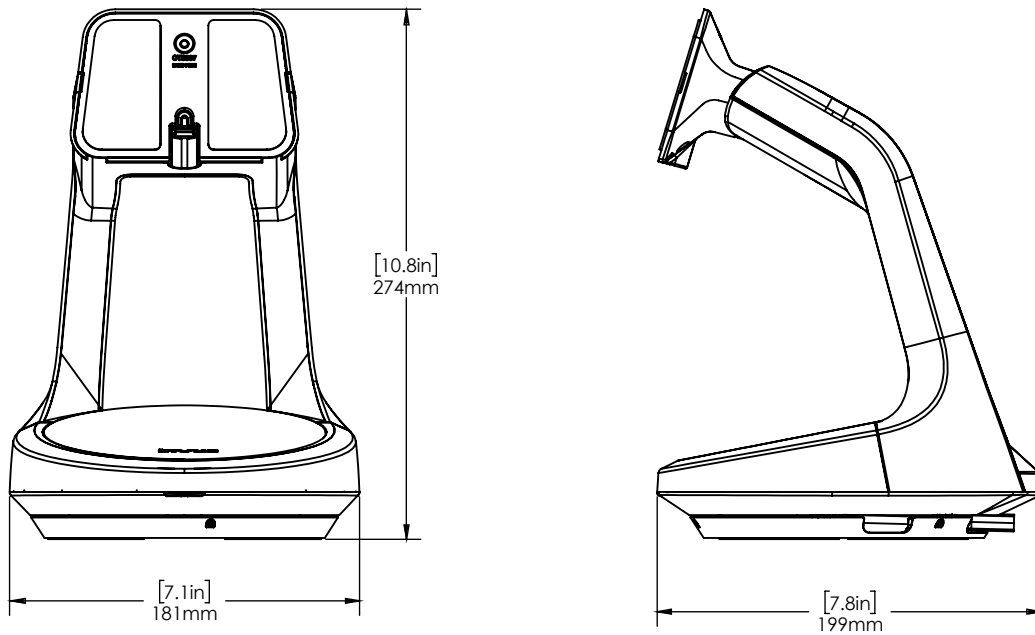

NE360 / Technical Specifications

SPECIFICATIONS

Verifone E285 cradle (CT3002)

NE360 / Technical Specifications

SPECIFICATIONS

Payment center stand, swivel, tablet adapter (CT3003):

Payment center HUB: 3 USBA, 1 USB C, 1 Ethernet (CT3005):

NE360 / Technical Specifications

SPECIFICATIONS

Payment center tablet adapter USB-C cable with guide and cap (CT3011):

NE360 / Technical Specifications

SPECIFICATIONS

Payment Device Cradle counter/wall dock (CT3020):