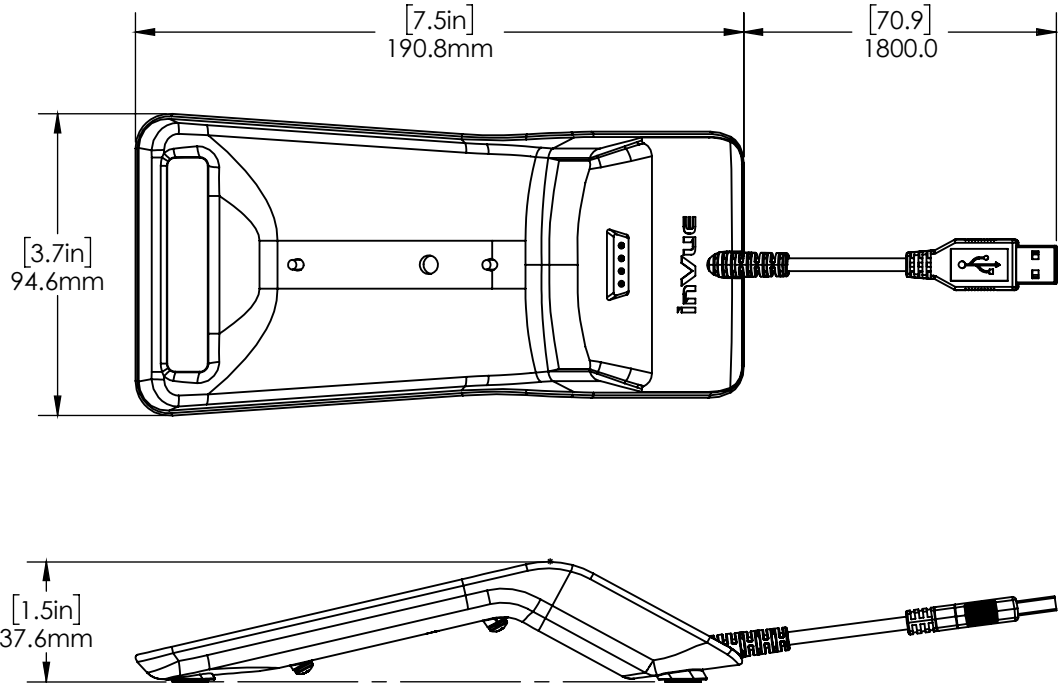

NE360 / Technical Specifications

SPECIFICATIONS

Payment center tablet adapter USB-C cable with guide and cap (CT3011):

NE360 / Technical Specifications

SPECIFICATIONS

Payment Device Cradle counter/wall dock (CT3020):

NE360 / Technical Specifications

SPECIFICATIONS

Tablet case, Samsung Tab A 8 T38x with Verifone E285 (CT3025):

Handheld case, iPhone 7/8 with Verifone E285 (CT3043):

NE360 / Technical Specifications

SPECIFICATIONS