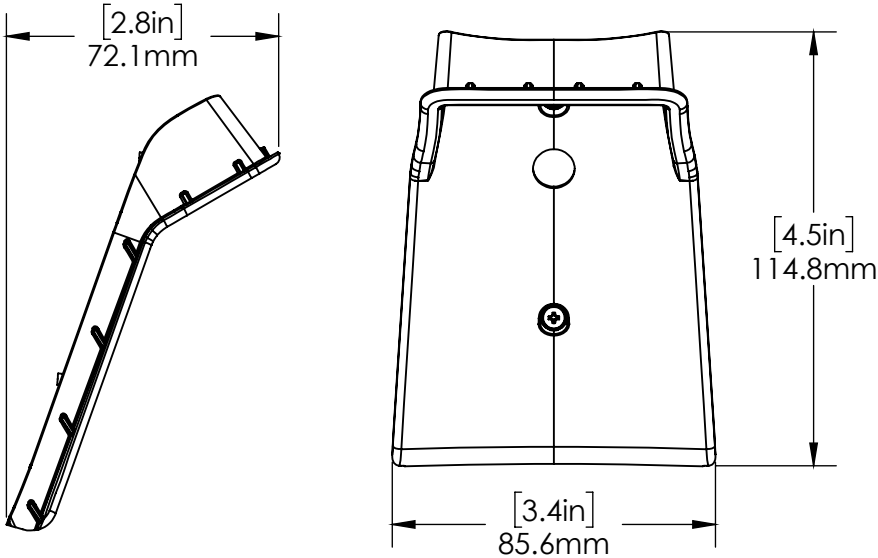

SPECIFICATIONS

mPOS case counter mount for single position charger (CT3053):

mPOS Tablet Case Handstrap (CT3064):

SPECIFICATIONS

NE360 Payment Center Cradle Lock (CT3073):

NE360 / Technical Specifications

NE360H - HANDHELD