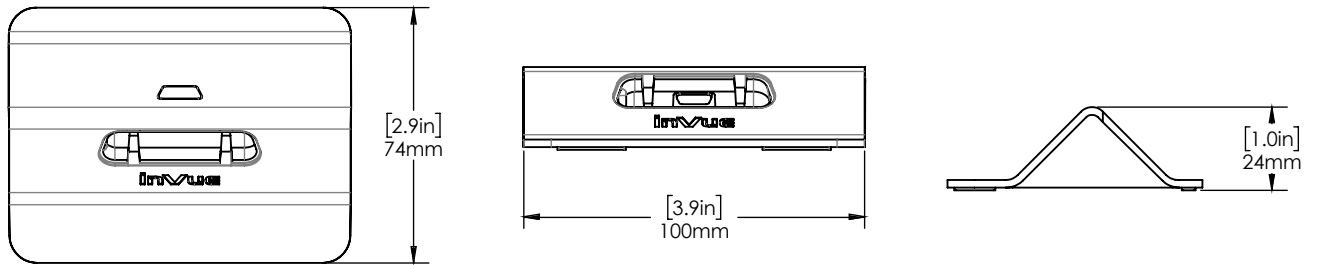

NE360 / Technical Specifications

SPECIFICATIONS

mPOS case counter mount for single position charger (CT3053):