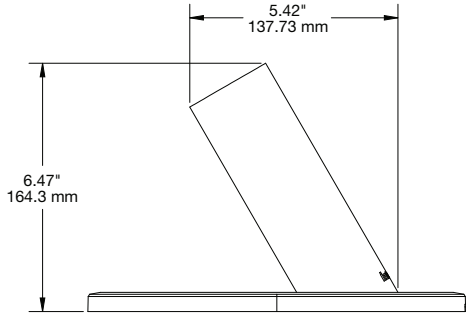

SPECIFICATIONS

CT200 Tilt Option (CTK1P001):

SPECIFICATIONS

CT200 Swivel Counter Mount – 30 Degree, 5" Riser (CTK1P002):

SPECIFICATIONS

CT200 Fixed Counter Mount – 30 Degree, 5" Riser (CTK1P003):

SPECIFICATIONS

Counter Freestanding Frame Mount (CTK1P004):

SPECIFICATIONS

CT200 Pedestal Stem 1.0 m and Install Kit (CTK1P005):

CT200 Pedestal Base, 38 cm Diameter (CTK1P006):

SPECIFICATIONS

CT200 Wall Mount (CTK1P007):