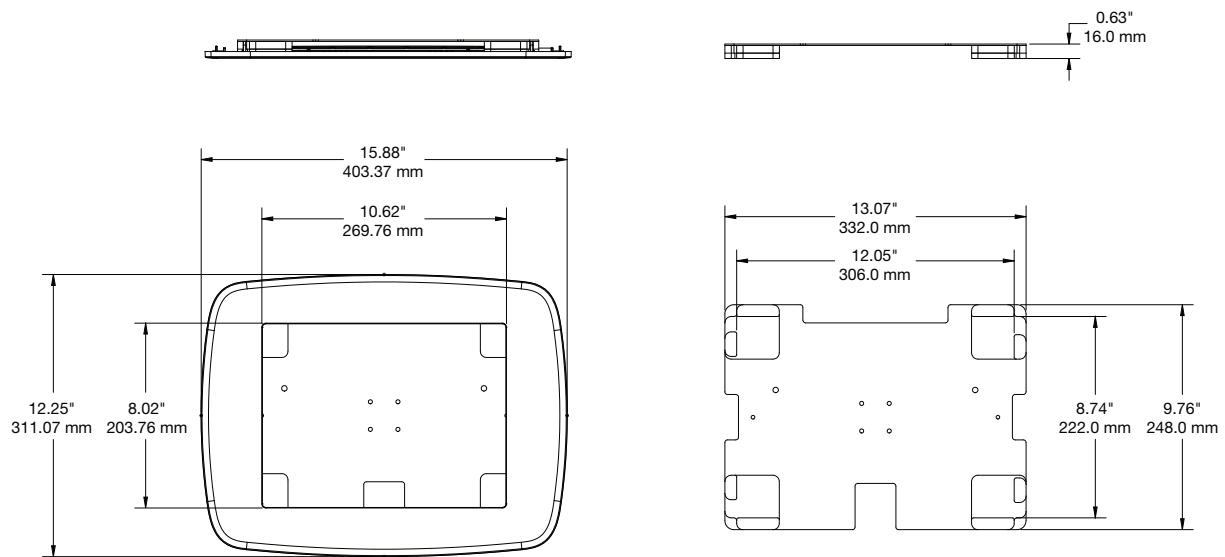

CT200 Tablet Cover with Insert for iPad Pro 12.9 (CTK1LP002):