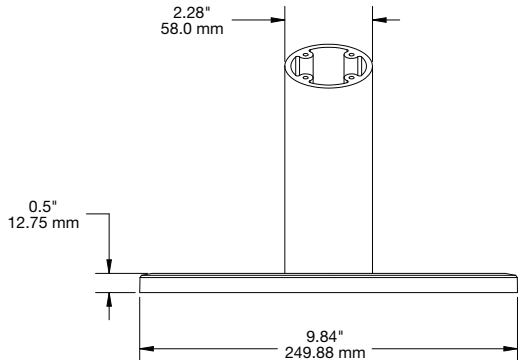

SPECIFICATIONS

CT200 Tilt Option (CTK1P001):

SPECIFICATIONS

CT200 Swivel Counter Mount – 30 Degree, 5" Riser (CTK1P002):

SPECIFICATIONS

CT200 Fixed Counter Mount – 30 Degree, 5" Riser (CTK1P003):

SPECIFICATIONS

Counter Freestanding Frame Mount (CTK1P004):

SPECIFICATIONS

CT200 Pedestal Stem 1.0 m and Install Kit (CTK1P005):

CT200 Pedestal Base, 38 cm Diameter (CTK1P006):

SPECIFICATIONS

CT200 Wall Mount (CTK1P007):