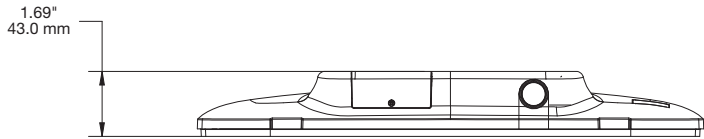

SPECIFICATIONS

CT200 Audio Jack Extender (CTK1P008):

CT200 Ingenico iSMP 10" Bracket, Landscape (CTK1P009-B/W):

SPECIFICATIONS

CT200 Tablet Frame – 10" (CTK1M001):

SPECIFICATIONS

CT200 Tablet Frame – 12" (CTK1L001):