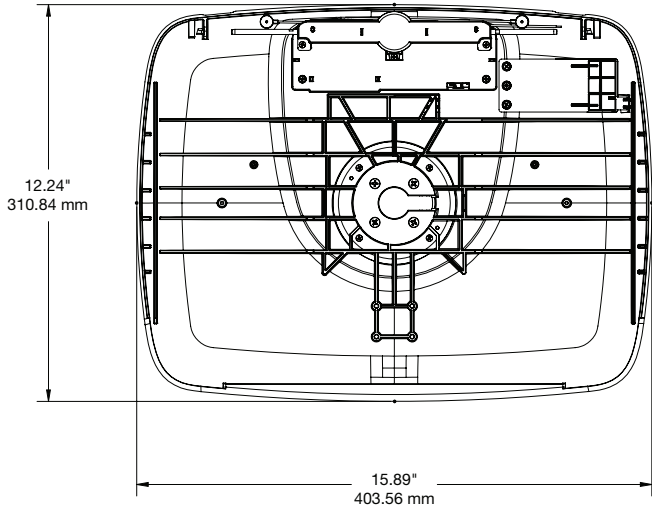

SPECIFICATIONS

CT200 Tablet Frame – 12" (CTK1L001):