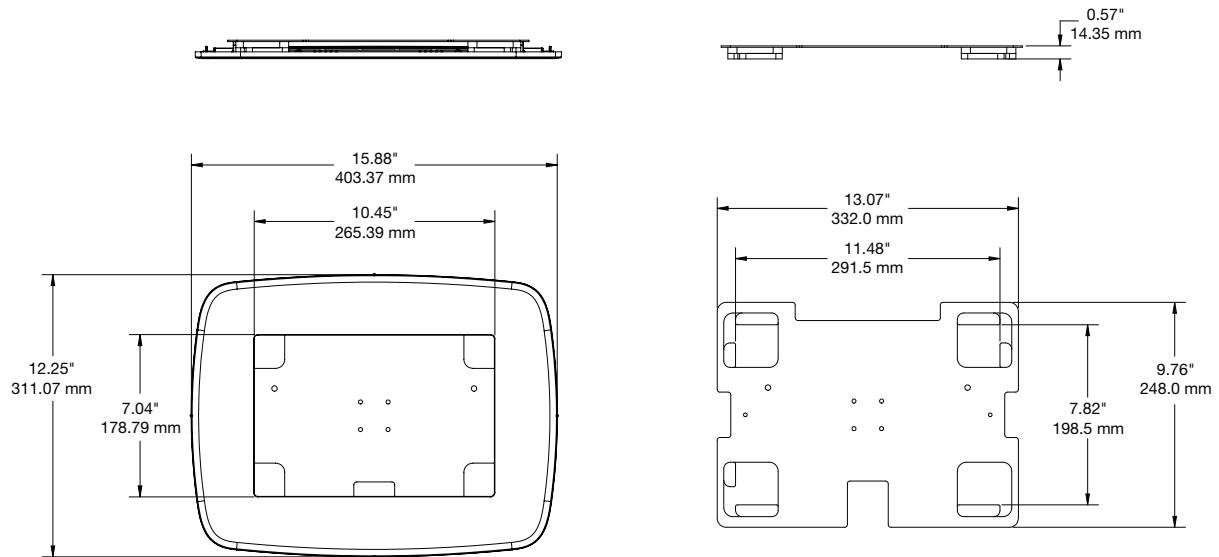

SPECIFICATIONS

CT200 Tablet Cover with Insert for Microsoft Surface Pro 4 and Samsung Tab Pro S12 (CTK1LP001):