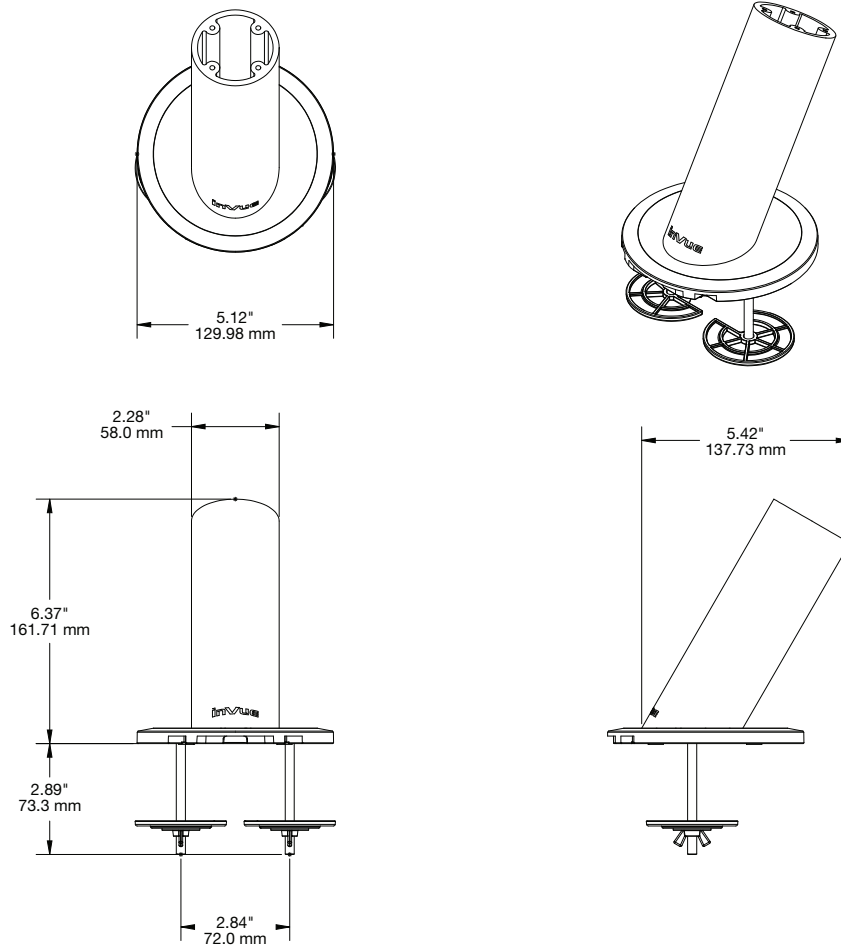

SPECIFICATIONS

CT200 Tilt Option (CTK1P001):

SPECIFICATIONS

CT200 Swivel Counter Mount – 30 Degree, 5" Riser (CTK1P002):

SPECIFICATIONS

CT200 Fixed Counter Mount – 30 Degree, 5" Riser (CTK1P003):

SPECIFICATIONS

Counter Freestanding Frame Mount (CTK1P004):

SPECIFICATIONS

CT200 Pedestal Stem 1.0 m and Install Kit (CTK1P005):

CT200 Pedestal Base, 38 cm Diameter (CTK1P006):

SPECIFICATIONS

CT200 Wall Mount (CTK1P007):