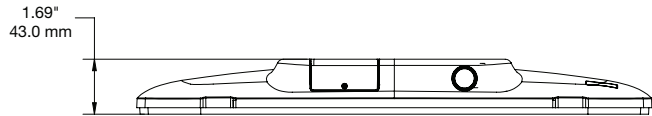

SPECIFICATIONS

CT200 Audio Jack Extender (CTK1P008):

CT200 Ingenico iSMP 10" Bracket, Landscape (CTK1P009-B/W):

SPECIFICATIONS

CT200 Tablet Frame – 10" (CTK1M001):

SPECIFICATIONS

CT200 Tablet Frame – 12" (CTK1L001):