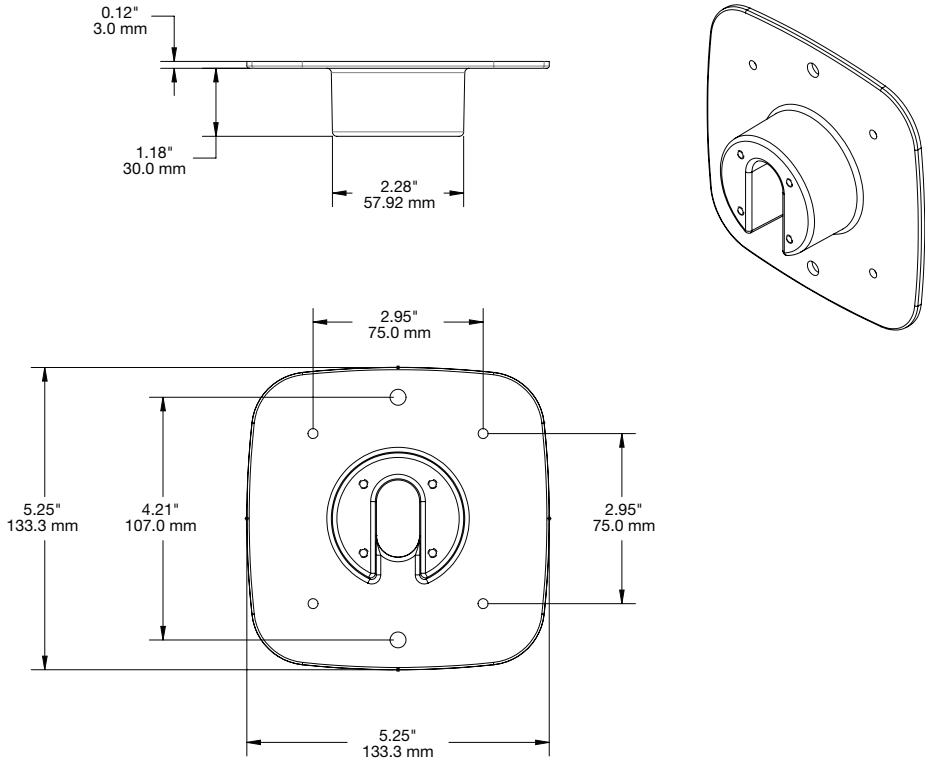

SPECIFICATIONS

CT200 Tilt Option (CTK1P001):

SPECIFICATIONS

CT200 Swivel Counter Mount – 30 Degree, 5" Riser (CTK1P002):

SPECIFICATIONS

CT200 Fixed Counter Mount – 30 Degree, 5" Riser (CTK1P003):

SPECIFICATIONS

Counter Freestanding Frame Mount (CTK1P004):

SPECIFICATIONS

CT200 Pedestal Stem 1.0 m and Install Kit (CTK1P005):

CT200 Pedestal Base, 38 cm Diameter (CTK1P006):

SPECIFICATIONS

CT200 Wall Mount (CTK1P007):

SPECIFICATIONS

CT200 Audio Jack Extender (CTK1P008):

CT200 Ingenico iSMP 10" Bracket, Landscape (CTK1P009-B/W):

SPECIFICATIONS

CT200 Tablet Frame – 10" (CTK1M001):

SPECIFICATIONS

CT200 Tablet Frame – 12" (CTK1L001):