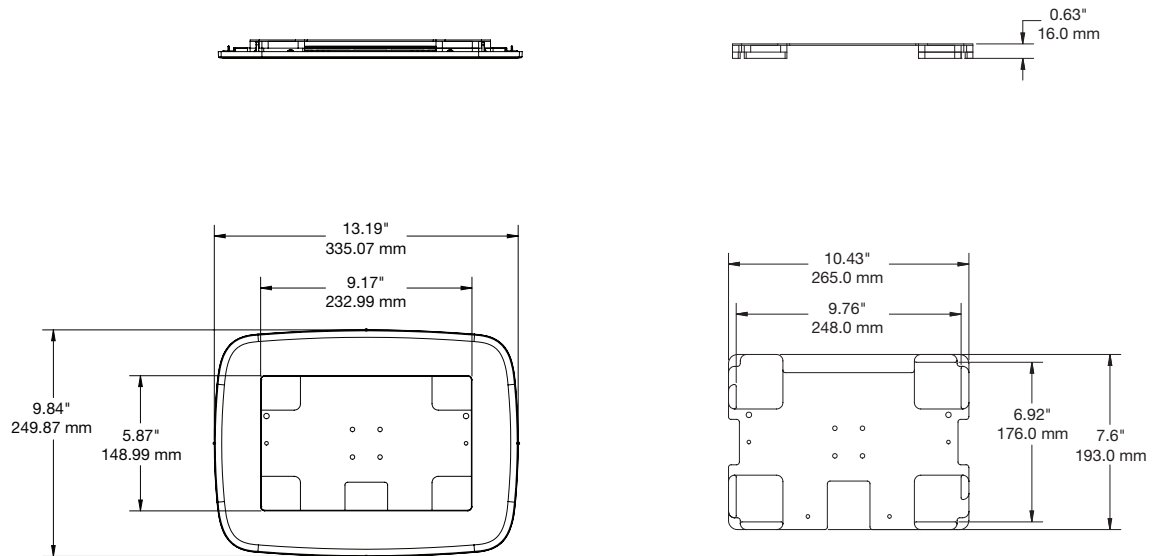

CT200 Tablet Cover with Insert for Samsung Tab S 10.5 (CTK1MP002):