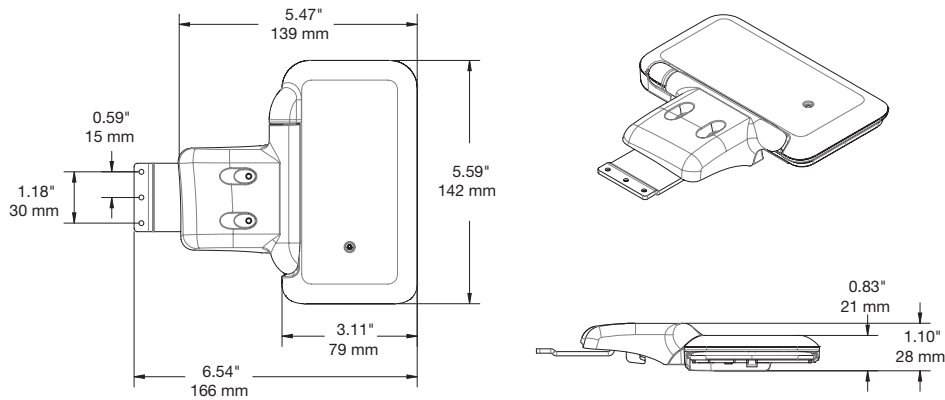

SPECIFICATIONS

CT200 Tilt Option (CTK1P001):

SPECIFICATIONS

CT200 Swivel Counter Mount – 30 Degree, 5" Riser (CTK1P002):

SPECIFICATIONS

CT200 Fixed Counter Mount – 30 Degree, 5" Riser (CTK1P003):

SPECIFICATIONS

Counter Freestanding Frame Mount (CTK1P004):

SPECIFICATIONS

CT200 Pedestal Stem 1.0 m and Install Kit (CTK1P005):

CT200 Pedestal Base, 38 cm Diameter (CTK1P006):

SPECIFICATIONS

CT200 Wall Mount (CTK1P007):

SPECIFICATIONS

CT200 Audio Jack Extender (CTK1P008):

CT200 Ingenico iSMP 10" Bracket, Landscape (CTK1P009-B/W):

SPECIFICATIONS

CT200 Tablet Frame – 10" (CTK1M001):

SPECIFICATIONS

CT200 Tablet Frame – 12" (CTK1L001):