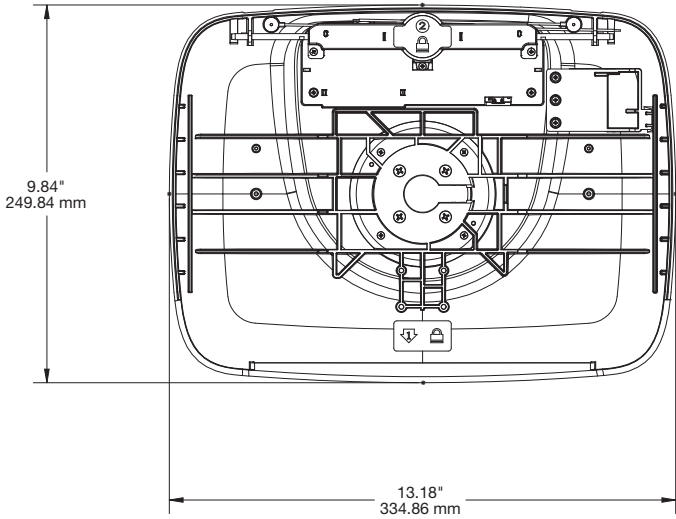

SPECIFICATIONS

CT200 Tilt Option (CTK1P001):

SPECIFICATIONS

CT200 Swivel Counter Mount – 30 Degree, 5" Riser (CTK1P002):

SPECIFICATIONS

CT200 Fixed Counter Mount – 30 Degree, 5" Riser (CTK1P003):

SPECIFICATIONS

Counter Freestanding Frame Mount (CTK1P004):

SPECIFICATIONS

CT200 Pedestal Stem 1.0 m and Install Kit (CTK1P005):

CT200 Pedestal Base, 38 cm Diameter (CTK1P006):

SPECIFICATIONS

CT200 Wall Mount (CTK1P007):

SPECIFICATIONS

CT200 Audio Jack Extender (CTK1P008):

CT200 Ingenico iSMP 10" Bracket, Landscape (CTK1P009-B/W):

SPECIFICATIONS

CT200 Tablet Frame – 10" (CTK1M001):

SPECIFICATIONS

CT200 Tablet Frame – 12" (CTK1L001):