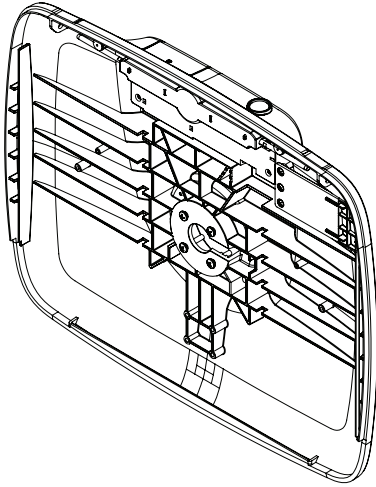

SPECIFICATIONS

CT200 Audio Jack Extender (CTK1P008):

CT200 Ingenico iSMP 10" Bracket, Landscape (CTK1P009-B/W):

SPECIFICATIONS

CT200 Tablet Frame – 10" (CTK1M001):

SPECIFICATIONS

CT200 Tablet Frame – 12" (CTK1L001):

SPECIFICATIONS

CT200 Tablet Cover with Insert for iPad Air 2, iPad Pro 9.7 and Samsung Tab Pro S2 9.7 (CTK1MP001):

CT200 Tablet Cover with Insert for Samsung Tab S 10.5 (CTK1MP002):

SPECIFICATIONS

CT200 Tablet Cover with Insert for Microsoft Surface Pro 4 and Samsung Tab Pro S12 (CTK1LP001):