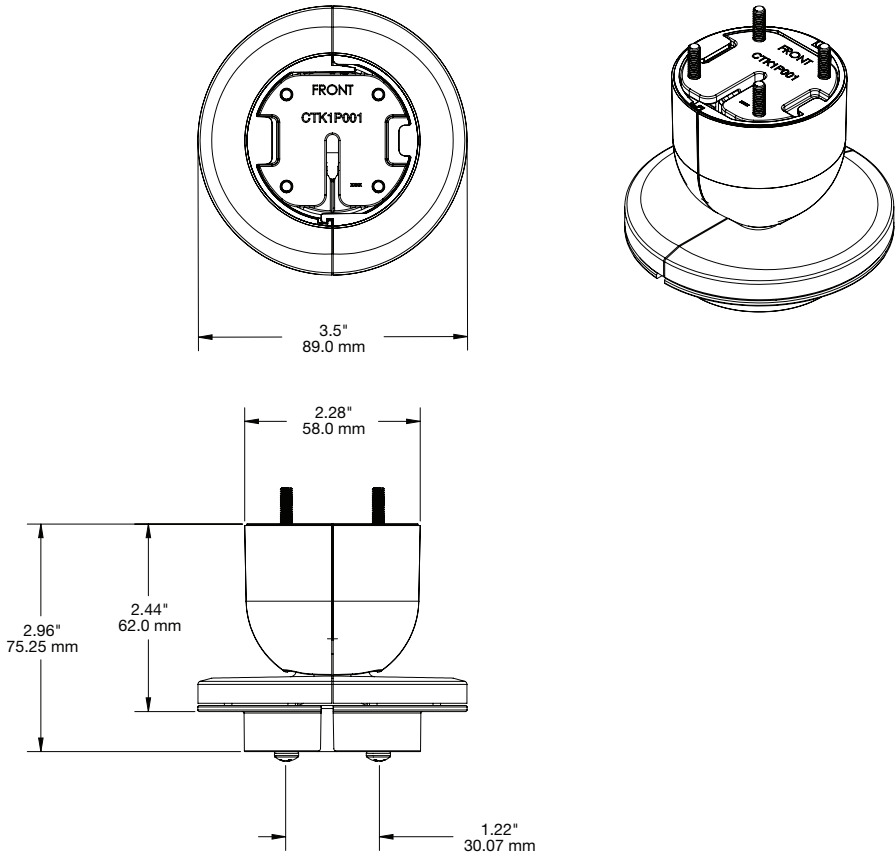

SPECIFICATIONS

CT200 Tilt Option (CTK1P001):

SPECIFICATIONS

CT200 Swivel Counter Mount – 30 Degree, 5" Riser (CTK1P002):

SPECIFICATIONS

CT200 Fixed Counter Mount – 30 Degree, 5" Riser (CTK1P003):

SPECIFICATIONS

Counter Freestanding Frame Mount (CTK1P004):

SPECIFICATIONS

CT200 Pedestal Stem 1.0 m and Install Kit (CTK1P005):

CT200 Pedestal Base, 38 cm Diameter (CTK1P006):

SPECIFICATIONS

CT200 Wall Mount (CTK1P007):