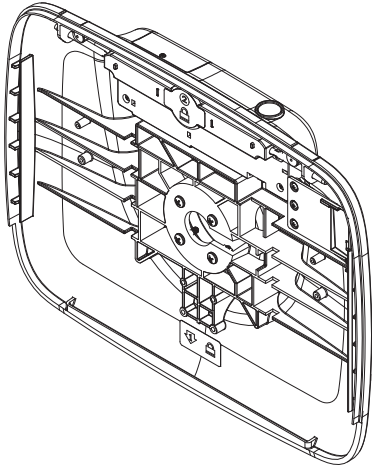

SPECIFICATIONS

CT200 Audio Jack Extender (CTK1P008):

CT200 Ingenico iSMP 10" Bracket, Landscape (CTK1P009-B/W):

SPECIFICATIONS

CT200 Tablet Frame – 10" (CTK1M001):

SPECIFICATIONS

CT200 Tablet Frame – 12" (CTK1L001):

SPECIFICATIONS

CT200 Tablet Cover with Insert for iPad Air 2, iPad Pro 9.7 and Samsung Tab Pro S2 9.7 (CTK1MP001):

CT200 Tablet Cover with Insert for Samsung Tab S 10.5 (CTK1MP002):

SPECIFICATIONS

CT200 Tablet Cover with Insert for Microsoft Surface Pro 4 and Samsung Tab Pro S12 (CTK1LP001):