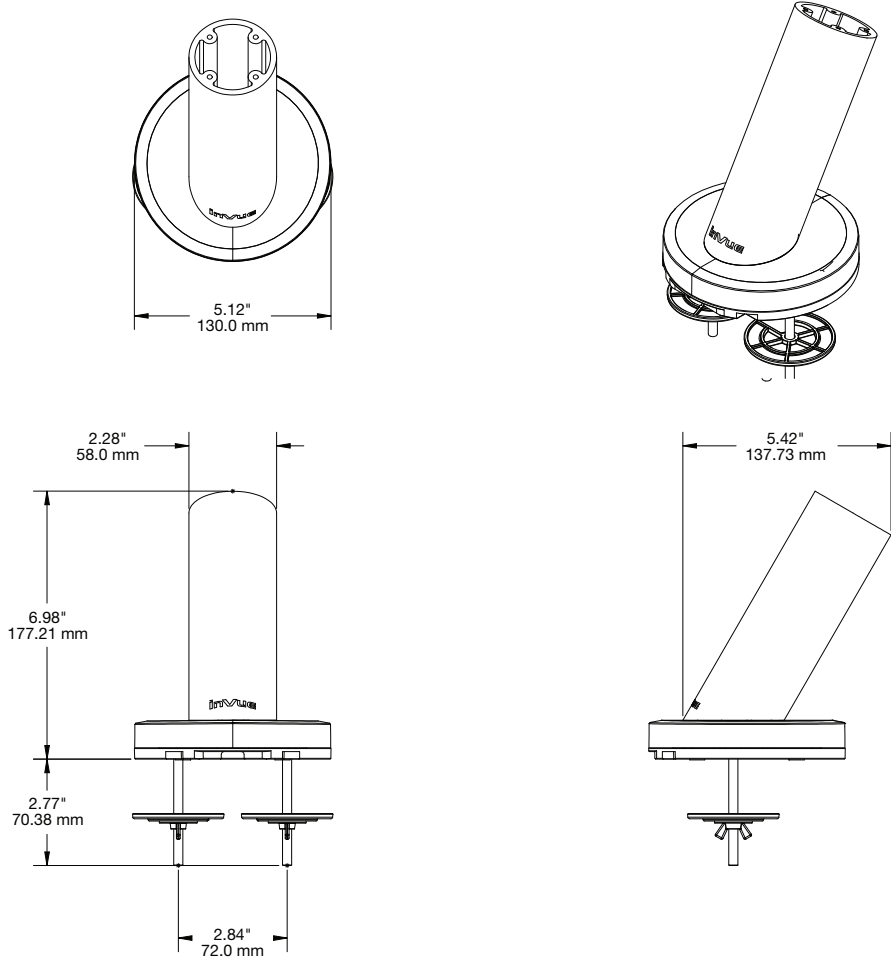

SPECIFICATIONS

CT200 Tilt Option (CTK1P001):

SPECIFICATIONS

CT200 Swivel Counter Mount – 30 Degree, 5" Riser (CTK1P002):

SPECIFICATIONS

CT200 Fixed Counter Mount – 30 Degree, 5" Riser (CTK1P003):

SPECIFICATIONS

Counter Freestanding Frame Mount (CTK1P004):

SPECIFICATIONS

CT200 Pedestal Stem 1.0 m and Install Kit (CTK1P005):

CT200 Pedestal Base, 38 cm Diameter (CTK1P006):

SPECIFICATIONS

CT200 Wall Mount (CTK1P007):