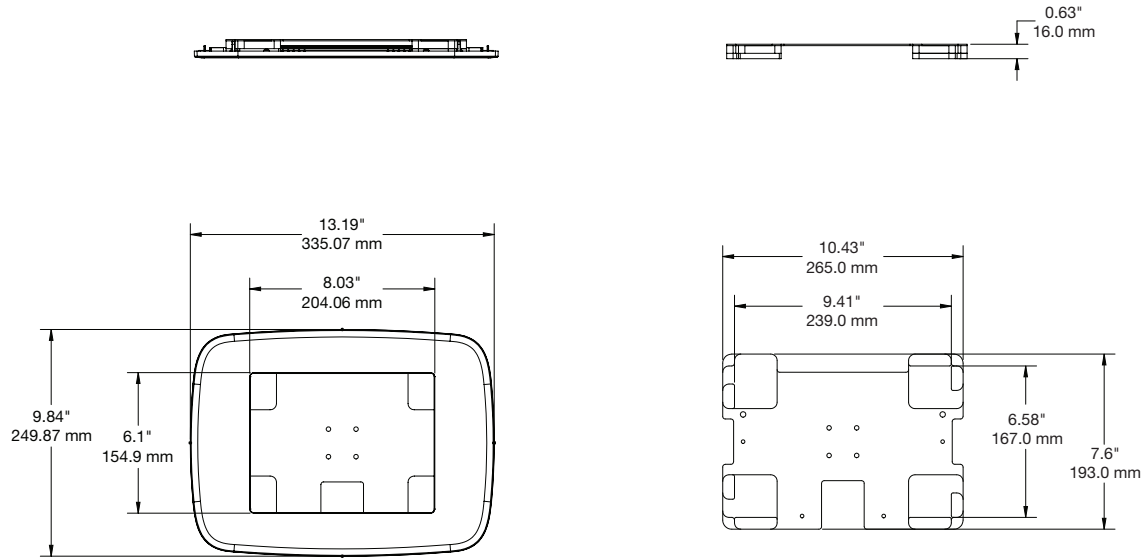

SPECIFICATIONS

CT200 Tablet Cover with Insert for iPad Air 2, iPad Pro 9.7 and Samsung Tab Pro S2 9.7 (CTK1MP001):