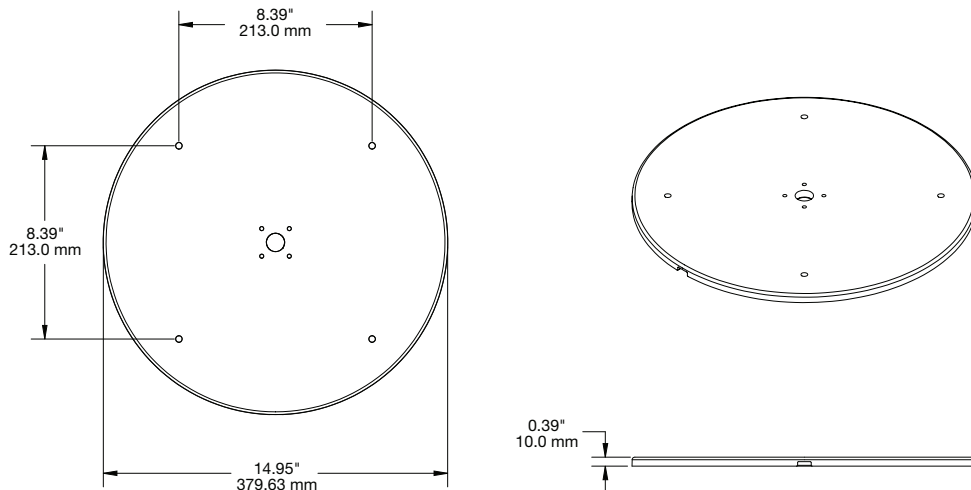

SPECIFICATIONS

CT200 Tilt Option (CTK1P001):

SPECIFICATIONS

CT200 Swivel Counter Mount – 30 Degree, 5" Riser (CTK1P002):

SPECIFICATIONS

CT200 Fixed Counter Mount – 30 Degree, 5" Riser (CTK1P003):

SPECIFICATIONS

Counter Freestanding Frame Mount (CTK1P004):

SPECIFICATIONS

CT200 Pedestal Stem 1.0 m and Install Kit (CTK1P005):

CT200 Pedestal Base, 38 cm Diameter (CTK1P006):

SPECIFICATIONS

CT200 Wall Mount (CTK1P007):