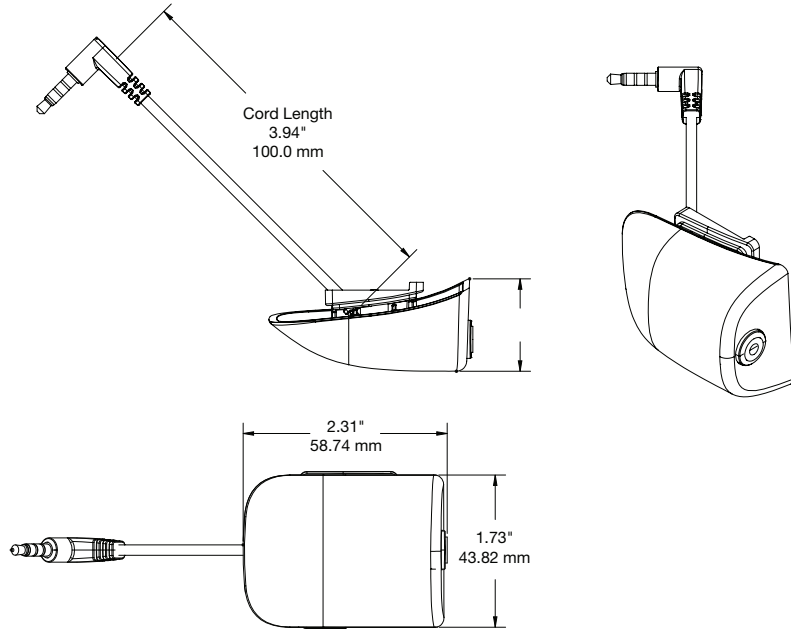

SPECIFICATIONS

CT200 Tilt Option (CTK1P001):

SPECIFICATIONS

CT200 Swivel Counter Mount – 30 Degree, 5" Riser (CTK1P002):

SPECIFICATIONS

CT200 Fixed Counter Mount – 30 Degree, 5" Riser (CTK1P003):

SPECIFICATIONS

Counter Freestanding Frame Mount (CTK1P004):

SPECIFICATIONS

CT200 Pedestal Stem 1.0 m and Install Kit (CTK1P005):

CT200 Pedestal Base, 38 cm Diameter (CTK1P006):

SPECIFICATIONS

CT200 Wall Mount (CTK1P007):

SPECIFICATIONS

CT200 Audio Jack Extender (CTK1P008):

CT200 Ingenico iSMP 10" Bracket, Landscape (CTK1P009-B/W):

SPECIFICATIONS

CT200 Tablet Frame – 10" (CTK1M001):

SPECIFICATIONS

CT200 Tablet Frame – 12" (CTK1L001):