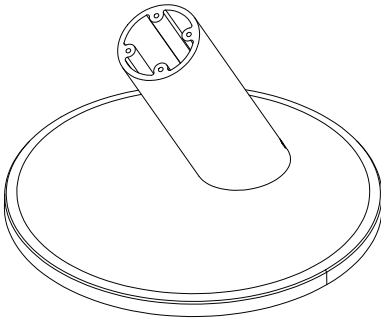

SPECIFICATIONS

CT200 Tilt Option (CTK1P001):

SPECIFICATIONS

CT200 Swivel Counter Mount – 30 Degree, 5" Riser (CTK1P002):

SPECIFICATIONS

CT200 Fixed Counter Mount – 30 Degree, 5" Riser (CTK1P003):

SPECIFICATIONS

Counter Freestanding Frame Mount (CTK1P004):

SPECIFICATIONS

CT200 Pedestal Stem 1.0 m and Install Kit (CTK1P005):

CT200 Pedestal Base, 38 cm Diameter (CTK1P006):

SPECIFICATIONS

CT200 Wall Mount (CTK1P007):

SPECIFICATIONS

CT200 Tablet Cover with Insert for iPad Air 2, iPad Pro 9.7 and Samsung Tab Pro S2 9.7 (CTK1MP001):

CT200 Tablet Cover with Insert for Samsung Tab S 10.5 (CTK1MP002):

SPECIFICATIONS

CT200 Tablet Cover with Insert for Microsoft Surface Pro 4 and Samsung Tab Pro S12 (CTK1LP001):