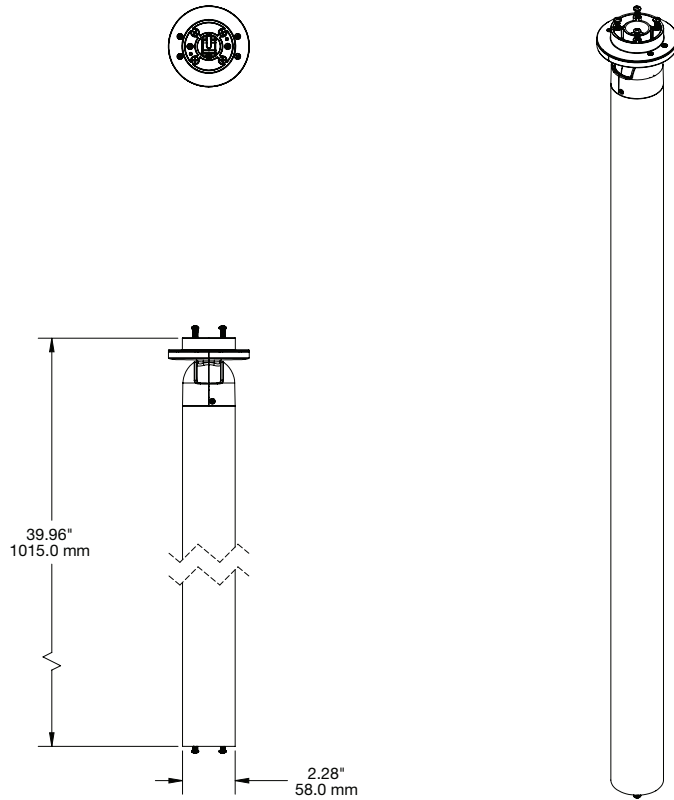

SPECIFICATIONS

CT200 Tilt Option (CTK1P001):

SPECIFICATIONS

CT200 Swivel Counter Mount – 30 Degree, 5" Riser (CTK1P002):

SPECIFICATIONS

CT200 Fixed Counter Mount – 30 Degree, 5" Riser (CTK1P003):

SPECIFICATIONS

Counter Freestanding Frame Mount (CTK1P004):

SPECIFICATIONS

CT200 Pedestal Stem 1.0 m and Install Kit (CTK1P005):

CT200 Pedestal Base, 38 cm Diameter (CTK1P006):

SPECIFICATIONS

CT200 Wall Mount (CTK1P007):

SPECIFICATIONS

CT200 Tablet Cover with Insert for iPad Air 2, iPad Pro 9.7 and Samsung Tab Pro S2 9.7 (CTK1MP001):

CT200 Tablet Cover with Insert for Samsung Tab S 10.5 (CTK1MP002):

SPECIFICATIONS

CT200 Tablet Cover with Insert for Microsoft Surface Pro 4 and Samsung Tab Pro S12 (CTK1LP001):