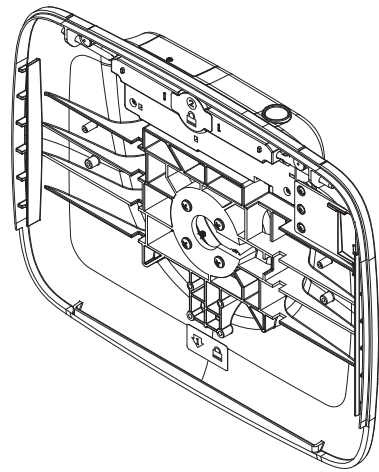

Counter Freestanding Frame Mount (CTK1P004):

SPECIFICATIONS

CT200 Pedestal Stem 1.0 m and Install Kit (CTK1P005):

CT200 Pedestal Base, 38 cm Diameter (CTK1P006):

SPECIFICATIONS

CT200 Wall Mount (CTK1P007):

SPECIFICATIONS

CT200 Audio Jack Extender (CTK1P008):

CT200 Ingenico iSMP 10" Bracket, Landscape (CTK1P009-B/W):

SPECIFICATIONS

CT200 Tablet Frame – 10" (CTK1M001):

SPECIFICATIONS

CT200 Tablet Frame – 12" (CTK1L001):

SPECIFICATIONS

CT200 Tablet Cover with Insert for iPad Air 2, iPad Pro 9.7 and Samsung Tab Pro S2 9.7 (CTK1MP001):

CT200 Tablet Cover with Insert for Samsung Tab S 10.5 (CTK1MP002):

SPECIFICATIONS

CT200 Tablet Cover with Insert for Microsoft Surface Pro 4 and Samsung Tab Pro S12 (CTK1LP001):