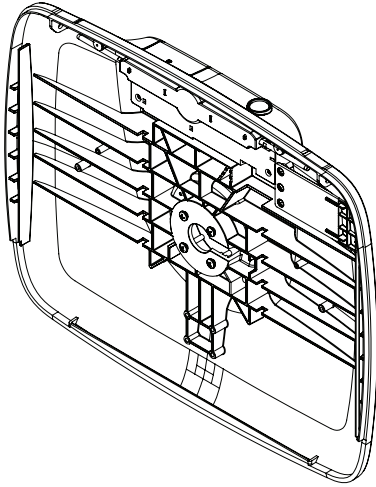

Counter Freestanding Frame Mount (CTK1P004):

SPECIFICATIONS

CT200 Pedestal Stem 1.0 m and Install Kit (CTK1P005):

CT200 Pedestal Base, 38 cm Diameter (CTK1P006):

SPECIFICATIONS

CT200 Wall Mount (CTK1P007):

SPECIFICATIONS

CT200 Audio Jack Extender (CTK1P008):

CT200 Ingenico iSMP 10" Bracket, Landscape (CTK1P009-B/W):

SPECIFICATIONS

CT200 Tablet Frame – 10" (CTK1M001):

SPECIFICATIONS

CT200 Tablet Frame – 12" (CTK1L001):

SPECIFICATIONS

CT200 Tablet Cover with Insert for iPad Air 2, iPad Pro 9.7 and Samsung Tab Pro S2 9.7 (CTK1MP001):

CT200 Tablet Cover with Insert for Samsung Tab S 10.5 (CTK1MP002):

SPECIFICATIONS

CT200 Tablet Cover with Insert for Microsoft Surface Pro 4 and Samsung Tab Pro S12 (CTK1LP001):