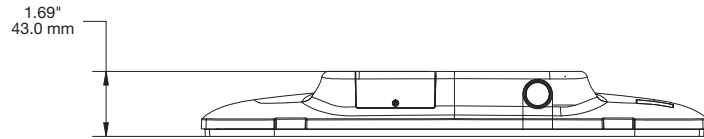

SPECIFICATIONS

CT200 Tablet Frame – 10" (CTK1M001):