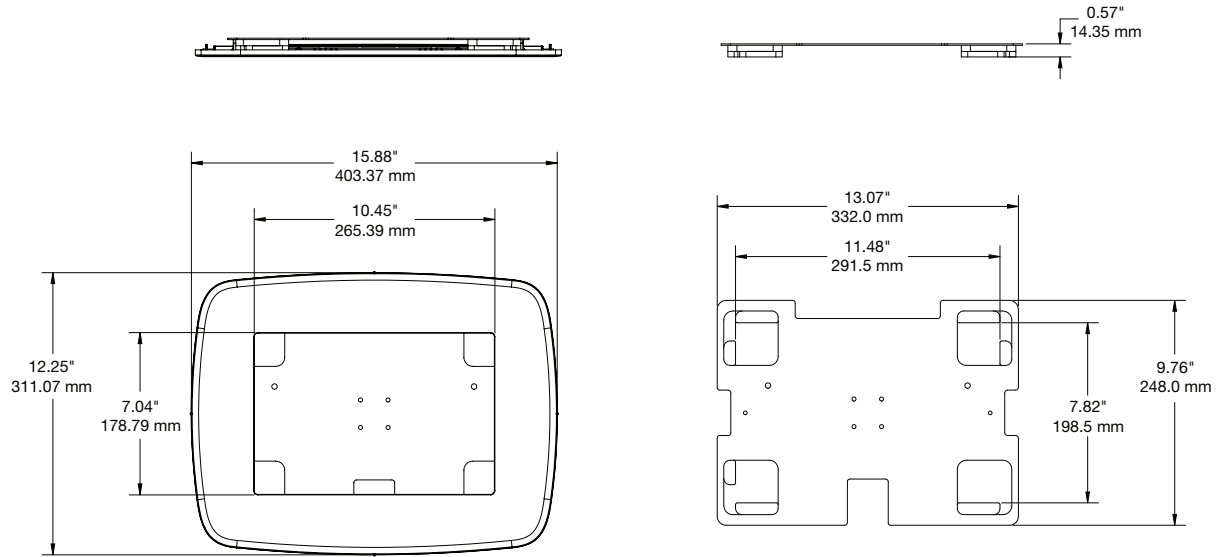

SPECIFICATIONS

CT200 Tablet Cover with Insert for Microsoft Surface Pro 4 and Samsung Tab Pro S12 (CTK1LP001):