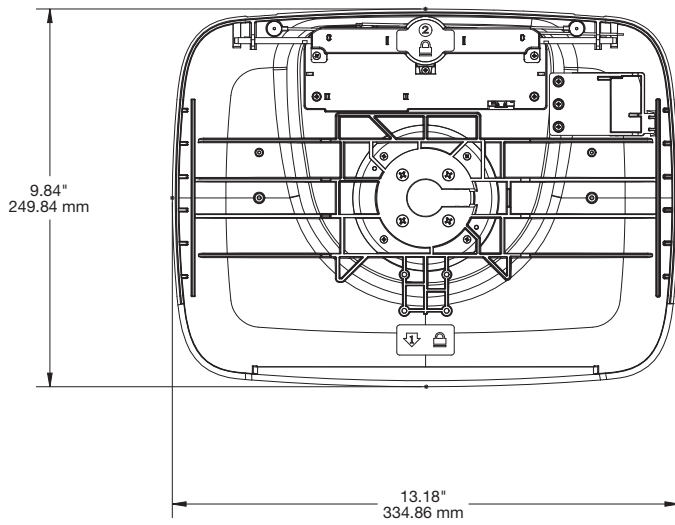

SPECIFICATIONS

CT200 Tilt Option (CTK1P001):

SPECIFICATIONS

CT200 Swivel Counter Mount – 30 Degree, 5" Riser (CTK1P002):

SPECIFICATIONS

CT200 Fixed Counter Mount – 30 Degree, 5" Riser (CTK1P003):

SPECIFICATIONS

Counter Freestanding Frame Mount (CTK1P004):

SPECIFICATIONS

CT200 Pedestal Stem 1.0 m and Install Kit (CTK1P005):

CT200 Pedestal Base, 38 cm Diameter (CTK1P006):

SPECIFICATIONS

CT200 Wall Mount (CTK1P007):

SPECIFICATIONS

CT200 Audio Jack Extender (CTK1P008):

CT200 Ingenico iSMP 10" Bracket, Landscape (CTK1P009-B/W):

SPECIFICATIONS

CT200 Tablet Frame – 10" (CTK1M001):

SPECIFICATIONS

CT200 Tablet Frame – 12" (CTK1L001):