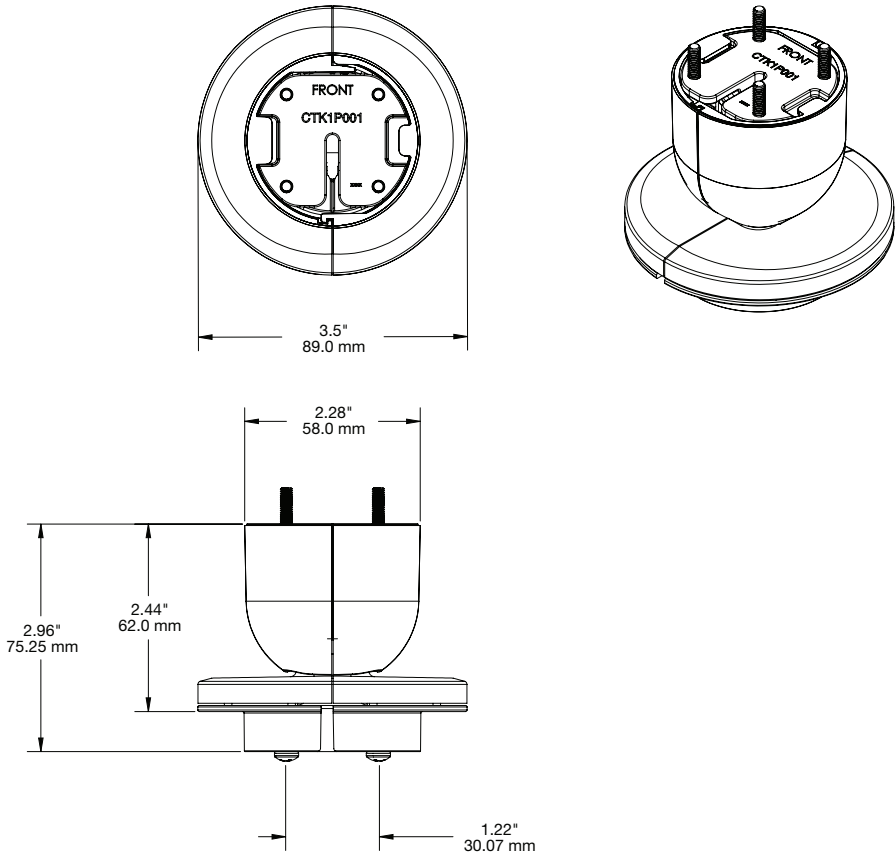

SPECIFICATIONS

CT200 Tilt Option (CTK1P001):

SPECIFICATIONS

CT200 Swivel Counter Mount – 30 Degree, 5" Riser (CTK1P002):

SPECIFICATIONS

CT200 Fixed Counter Mount – 30 Degree, 5" Riser (CTK1P003):

SPECIFICATIONS

Counter Freestanding Frame Mount (CTK1P004):

SPECIFICATIONS

CT200 Pedestal Stem 1.0 m and Install Kit (CTK1P005):

CT200 Pedestal Base, 38 cm Diameter (CTK1P006):

SPECIFICATIONS

CT200 Wall Mount (CTK1P007):

SPECIFICATIONS

CT200 Tablet Cover with Insert for iPad Air 2, iPad Pro 9.7 and Samsung Tab Pro S2 9.7 (CTK1MP001):

CT200 Tablet Cover with Insert for Samsung Tab S 10.5 (CTK1MP002):

SPECIFICATIONS

CT200 Tablet Cover with Insert for Microsoft Surface Pro 4 and Samsung Tab Pro S12 (CTK1LP001):