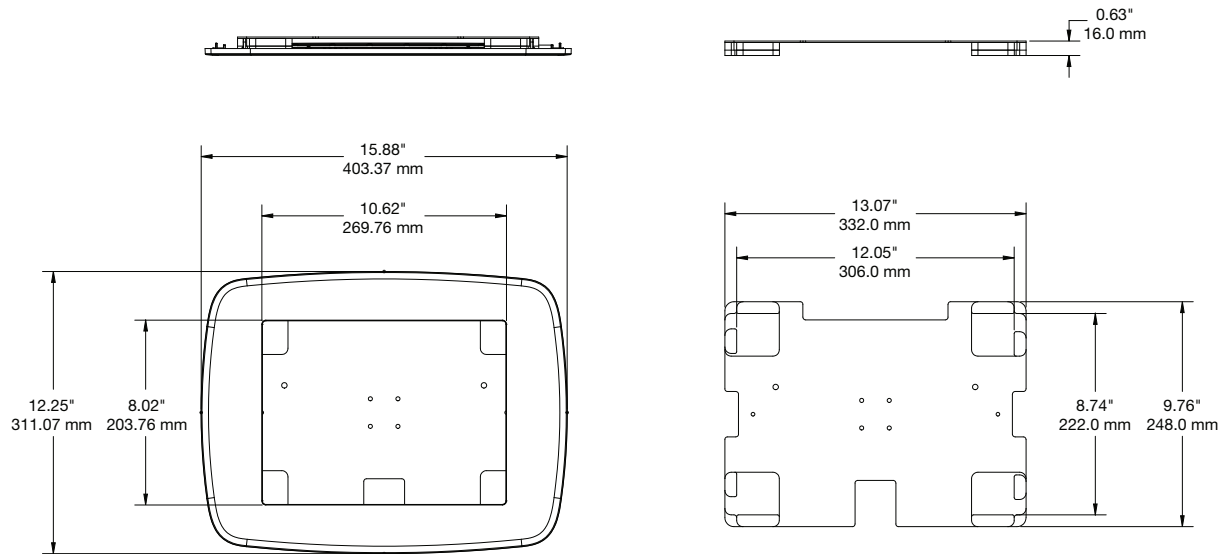

CT200 Tablet Cover with Insert for iPad Pro 12.9 (CTK1LP002):