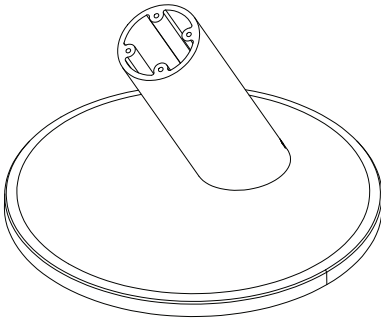

SPECIFICATIONS

CT200 Tilt Option (CTK1P001):

SPECIFICATIONS

CT200 Swivel Counter Mount – 30 Degree, 5" Riser (CTK1P002):

SPECIFICATIONS

CT200 Fixed Counter Mount – 30 Degree, 5" Riser (CTK1P003):

SPECIFICATIONS

Counter Freestanding Frame Mount (CTK1P004):

SPECIFICATIONS

CT200 Pedestal Stem 1.0 m and Install Kit (CTK1P005):

CT200 Pedestal Base, 38 cm Diameter (CTK1P006):

SPECIFICATIONS

CT200 Wall Mount (CTK1P007):

SPECIFICATIONS

CT200 Audio Jack Extender (CTK1P008):

CT200 Ingenico iSMP 10" Bracket, Landscape (CTK1P009-B/W):

SPECIFICATIONS

CT200 Tablet Frame – 10" (CTK1M001):

SPECIFICATIONS

CT200 Tablet Frame – 12" (CTK1L001):

SPECIFICATIONS

CT200 Tablet Cover with Insert for iPad Air 2, iPad Pro 9.7 and Samsung Tab Pro S2 9.7 (CTK1MP001):

CT200 Tablet Cover with Insert for Samsung Tab S 10.5 (CTK1MP002):

SPECIFICATIONS

CT200 Tablet Cover with Insert for Microsoft Surface Pro 4 and Samsung Tab Pro S12 (CTK1LP001):