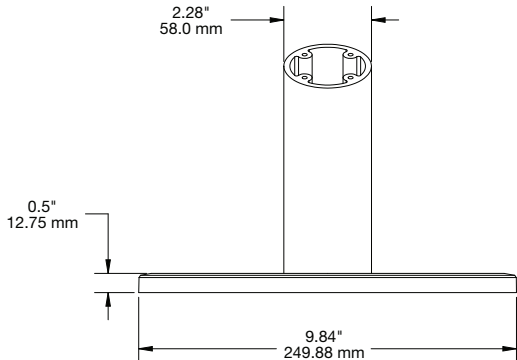

SPECIFICATIONS

CT200 Tilt Option (CTK1P001):

SPECIFICATIONS

CT200 Swivel Counter Mount – 30 Degree, 5" Riser (CTK1P002):

SPECIFICATIONS

CT200 Fixed Counter Mount – 30 Degree, 5" Riser (CTK1P003):

SPECIFICATIONS

Counter Freestanding Frame Mount (CTK1P004):

SPECIFICATIONS

CT200 Pedestal Stem 1.0 m and Install Kit (CTK1P005):

CT200 Pedestal Base, 38 cm Diameter (CTK1P006):

SPECIFICATIONS

CT200 Wall Mount (CTK1P007):