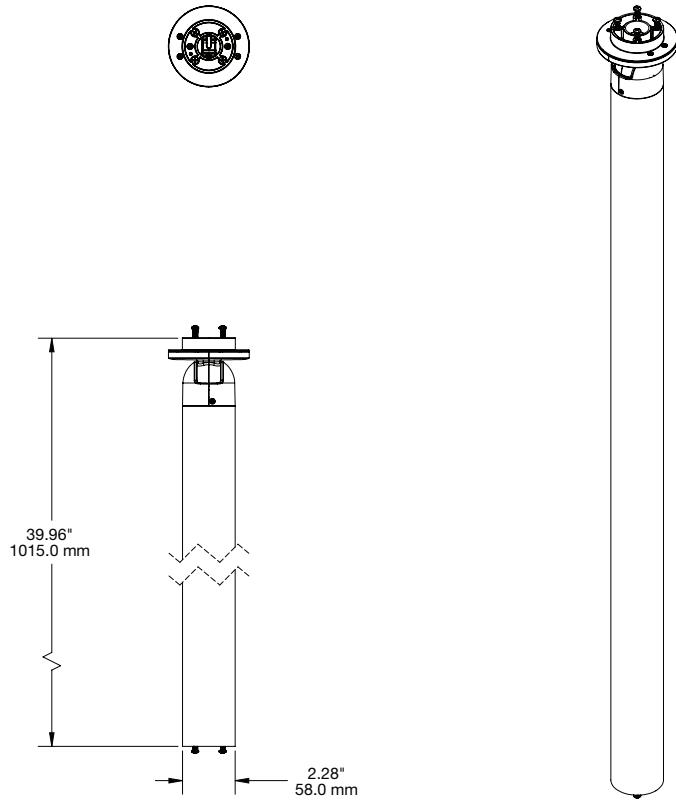

SPECIFICATIONS

CT200 Tilt Option (CTK1P001):

SPECIFICATIONS

CT200 Swivel Counter Mount – 30 Degree, 5" Riser (CTK1P002):

SPECIFICATIONS

CT200 Fixed Counter Mount – 30 Degree, 5" Riser (CTK1P003):

SPECIFICATIONS

Counter Freestanding Frame Mount (CTK1P004):

SPECIFICATIONS

CT200 Pedestal Stem 1.0 m and Install Kit (CTK1P005):

CT200 Pedestal Base, 38 cm Diameter (CTK1P006):

SPECIFICATIONS

CT200 Wall Mount (CTK1P007):

SPECIFICATIONS

CT200 Tablet Cover with Insert for iPad Air 2, iPad Pro 9.7 and Samsung Tab Pro S2 9.7 (CTK1MP001):

CT200 Tablet Cover with Insert for Samsung Tab S 10.5 (CTK1MP002):

SPECIFICATIONS

CT200 Tablet Cover with Insert for Microsoft Surface Pro 4 and Samsung Tab Pro S12 (CTK1LP001):