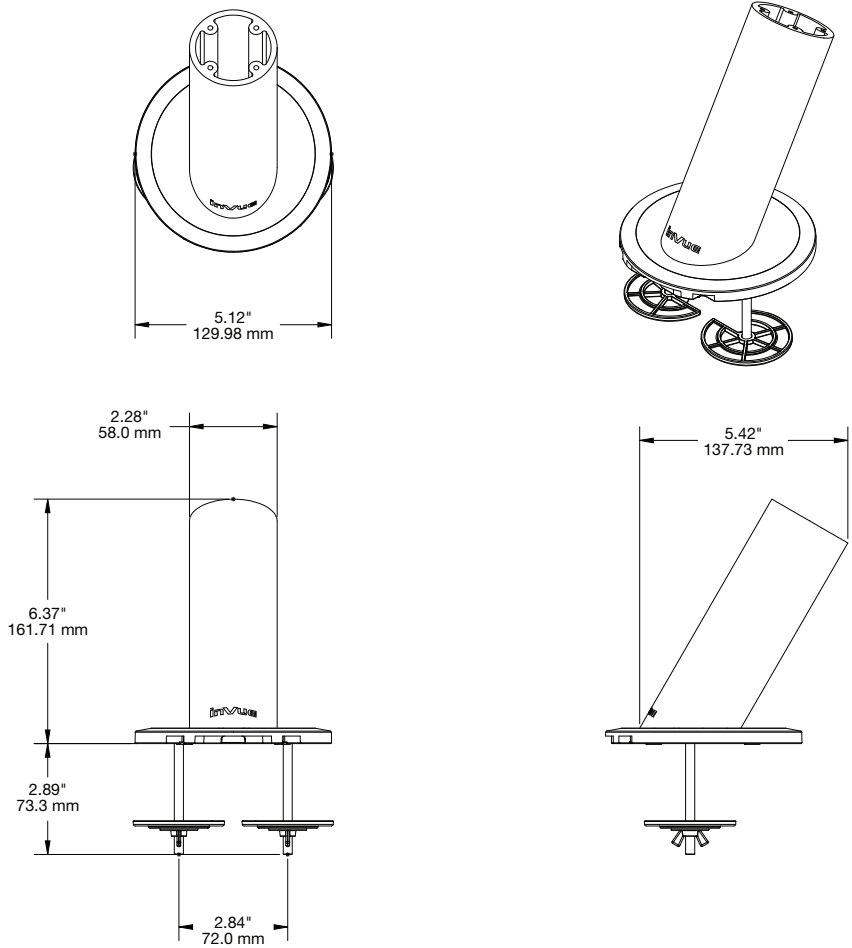

SPECIFICATIONS

CT200 Tilt Option (CTK1P001):

SPECIFICATIONS

CT200 Swivel Counter Mount – 30 Degree, 5" Riser (CTK1P002):

SPECIFICATIONS

CT200 Fixed Counter Mount – 30 Degree, 5" Riser (CTK1P003):

SPECIFICATIONS

Counter Freestanding Frame Mount (CTK1P004):

SPECIFICATIONS

CT200 Pedestal Stem 1.0 m and Install Kit (CTK1P005):

CT200 Pedestal Base, 38 cm Diameter (CTK1P006):

SPECIFICATIONS

CT200 Wall Mount (CTK1P007):